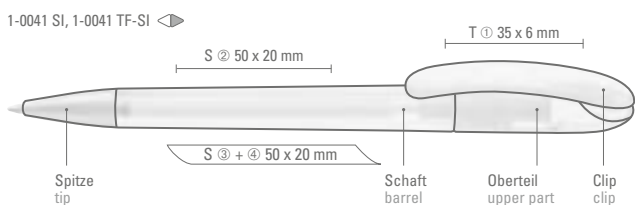

umaBlackForest
Pens

Recycelte Variante

CETA RECY

Seite / page 256