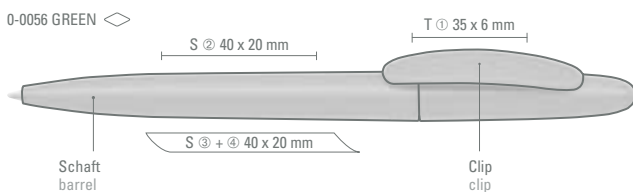

0-0086 GREEN: Drehkugelschreiber mit antibakteriell wirkendem Kunststoffgehäuse in gedeckt glänzend weiß mit farbigem Stopfen.

0-0086 GREEN: Twist ballpoint pen with antibacterial plastic housing with shiny barrel in white and colored cap.

0-0056 GREEN ◊