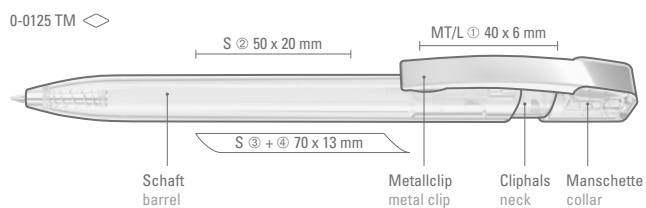

0-0125 TM: Druckkugelschreiber mit transparent glänzendem Gehäuse unifarben, flexiblem Metallclip glanzverchromt.

0-0125 TM-SI: Druckkugelschreiber mit transparent glänzendem Gehäuse unifarben, flexiblem Metallclip und schwere Metallspitze glanzverchromt.

Preis/Stück 0-0125 TM	0,53 €
Preis/Stück 0-0125 TM-SI	0,68 €
Mindestbestellmenge	1.000 Stück
Werbeschlüssel	Schaft S, Clip MT/L

0-0125 TM: Retractable ballpoint pen with shiny transparent body in one color, flexible metal clip chrome plated.

0-0125 TM-SI: Retractable ballpoint pen with shiny transparent body in one color, flexible metal clip and heavy chrome plated metal tip.

Price/piece 0-0125 TM	0.53 €
Price/piece 0-0125 TM-SI	0.68 €
Minimum quantity	1,000 pieces
Advertising code	barrel S, clip MT/L