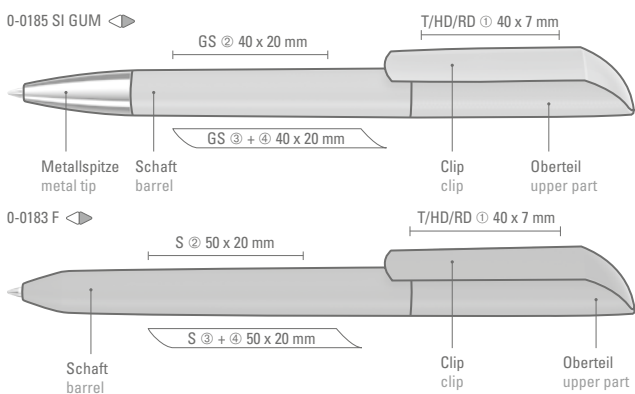

Ab 2.000 Stück können die Modelle farblich kombiniert werden.

0-0185 SI GUM: Drehkugelschreiber unifarben mit gummiertem Gehäuse und gedeckt glänzendem Clip, Spitze glanzverchromt.

0-0183 F: Drehkugelschreiber unifarben mit mattem Gehäuse und gedeckt mattem Clip.

Preis/Stück 0-0185 SI GUM	0,96 €
Mindestbestellmenge	1.000 Stück
Werbeschlüssel	Schaft GS, Clip T/HD/RD
Preis/Stück 0-0183 F	0,61 €
Mindestbestellmenge	1.000 Stück
Werbeschlüssel	Schaft S, Clip T/HD/RD

You may choose any color combination for orders over 2,000 units.

0-0185 SI GUM: Twist ballpoint pen with soft touch housing and shiny solid clip in one solid color, tip chrome plated.

0-0183 F: Twist ballpoint pen with matt solid housing and matt solid clip.

Price/piece 0-0185 SI GUM	0.96 €
Minimum quantity	1,000 pieces
Advertising code	barrel GS, clip T/HD/RD
Price/piece 0-0183 F	0.61 €
Minimum quantity	1,000 pieces
Advertising code	barrel S, clip T/HD/RD