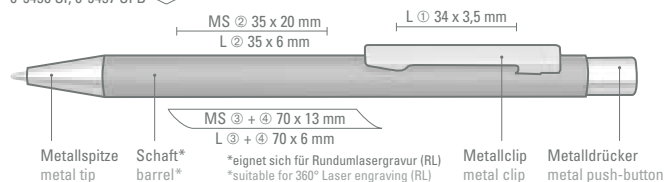

UMA
PRIME

0-9450 SI, 0-9457 SI B ◊