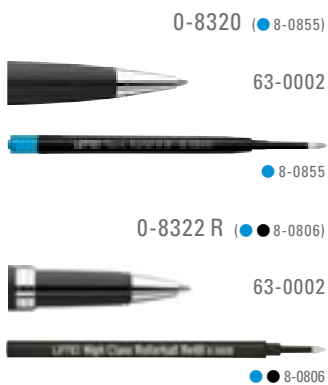

Farb-Code/Minen
Color code/Refills

SHADOW
0-8320

SHADOW R
0-8322 R

215

SHADOW

SHADOW, SHADOW R