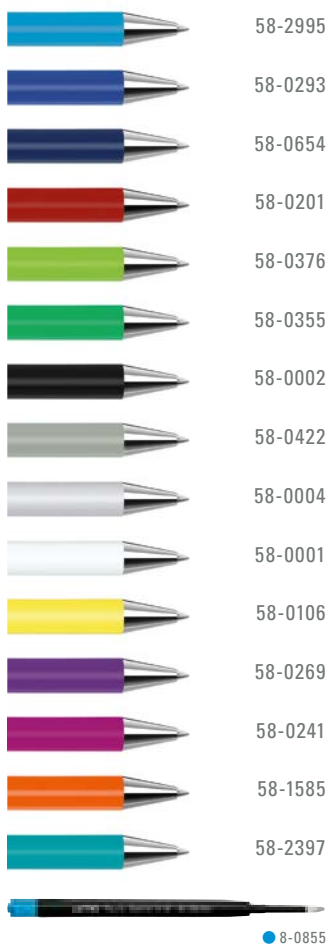

0-9450 SI (● 8-0855)
0-9457 SI B (0,7 mm)