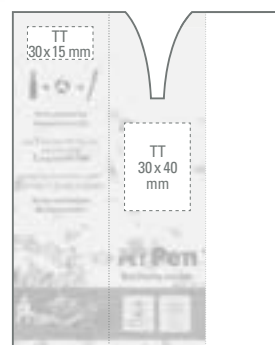

0-0940 CI rPET ◊