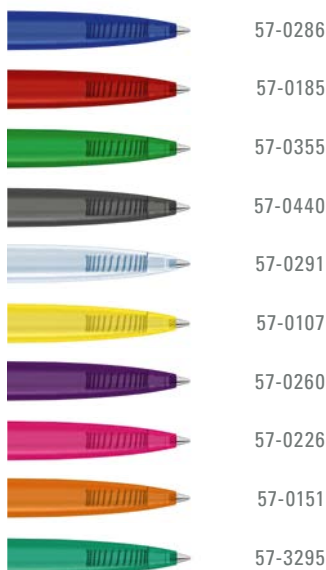

● 8-0854

0-2250 TF (● 8-0854)

● 8-0854