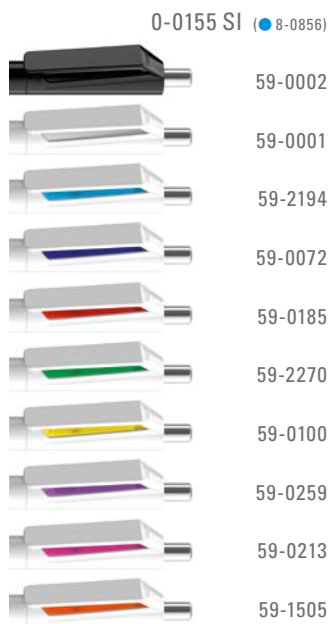

0-0155 SI: Druckkugelschreiber mit weiß gedeckt glänzendem Gehäuse und farbig transparent glänzendem Innenschaft bzw. uni weiß oder schwarz. Spitze und Drücker in silber glänzend.

0-0155 SI F: Druckkugelschreiber mit gedeckt glänzendem Gehäuse, farbig transparent glänzendem Innenschaft und Clip. Spitze und Drücker in silber glänzend.

Preis/Stück 0-0155 SI 0,42 €
Preis/Stück 0-0155 SI F 0,42 €
Mindestbestellmenge 1.000 Stück
Werbeschlüssel Schaft S, Clip T

0-0155 SI: Retractable ballpoint pen with white shiny solid body and colored transparent shiny inner socket or in solid black or white. Tip and push-button in shiny silver.

0-0155 SI F: Retractable ballpoint pen with shiny solid body, transparent shiny inner socket and clip. Tip and push-button in shiny silver.

Price/piece 0-0155 SI 0.42 €
Price/piece 0-0155 SI F 0.42 €
Minimum quantity 1,000 pieces
Advertising code barrel S, clip T