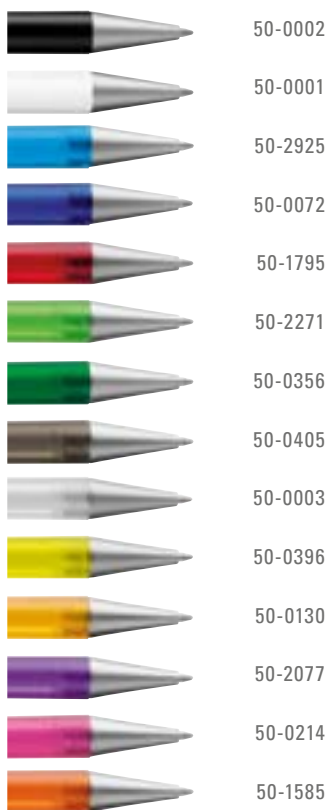

0-8600 (● 8-0856)
0-8607 B (0,7 mm)

● 8-0856

0-8600 GO (● 8-0855)