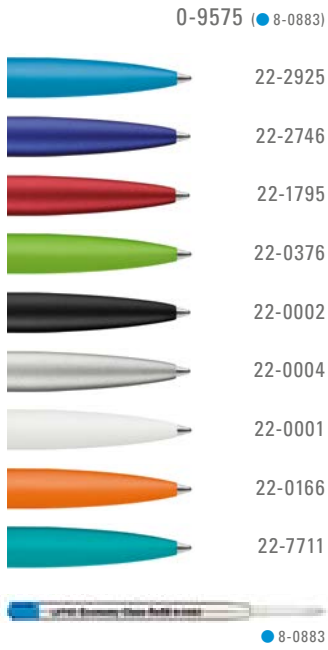

0-9575: Metall-Druckkugelschreiber mit matt lackiertem Aluminium-Schaft. Metallclip und Drücker silberglanzverchromt.
Preis/Stück 0-9575 0,99 €
Mindestbestellmenge 300 Stück
Werbeschlüssel Schaft MS/L, Clip L

0-9575: Metal retractable ballpoint pen with matt lacquered aluminium barrel. Metal clip and push-button in shiny silver.
Price/piece 0-9575 0.99 €
Minimum quantity 300 pieces
Advertising code barrel MS/L, clip L