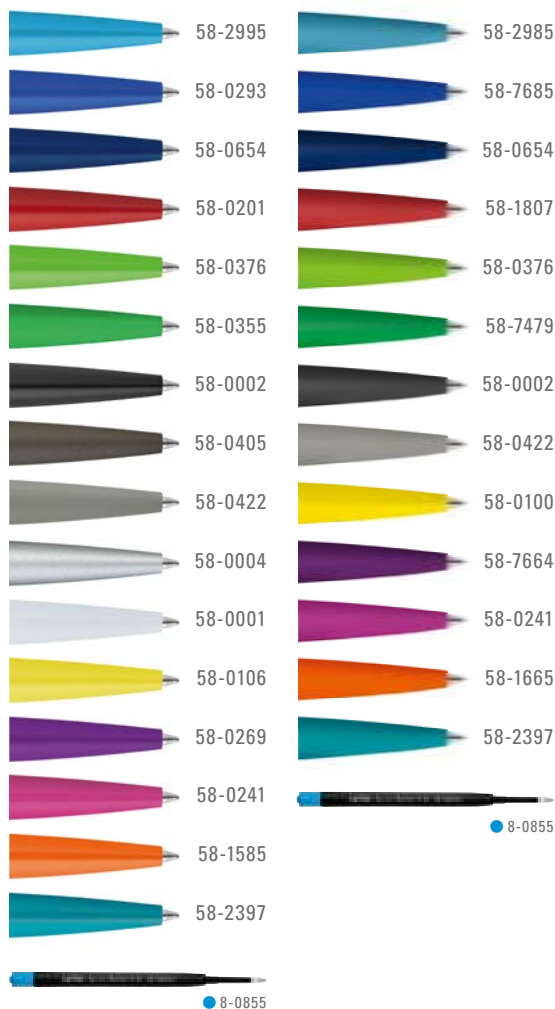

0-9560 (● 8-0855)

0-9560 GUM (● 8-0855)
0-9560 M GUM (● 8-0855)

Modell 0-9560 eignet sich für Laserung in weiß. Siehe Seite 301.

Model 0-9560 is suitable for engraving in white. See page 301.

Modell 0-9560 GUM eignet sich für Hochglanzlaserung. Siehe Seite 301.

Model 0-9560 GUM is suitable for high gloss laser engraving. See page 301.