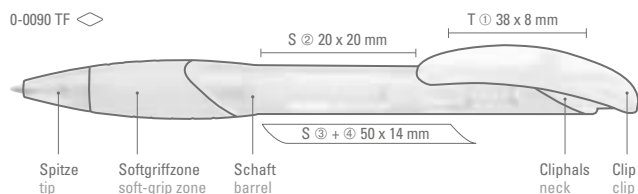

0-0090 T-SM (● 8-0856)
0-0090 TF (● 8-0856)

0-0090 TF ◊

0-0090 T-SM: Druckkugelschreiber mit uni transparent glänzendem Gehäuse, ergonomischer Gummigriffzone, Bogenclipdrücker und Metallspitze matt verchromt.

0-0090 TF: Druckkugelschreiber mit transparent gefrorenem Gehäuse, ergonomischer Gummigriffzone und Bogenclipdrücker.

Preis/Stück 0-0090 T-SM	0,53 €
Preis/Stück 0-0090 TF	0,48 €
Mindestbestellmenge	1.000 Stück
Werbeschlüssel	Schaft S, Clip T

0-0090 T-SM: Retractable ballpoint pen with brilliant transparent barrel in one color. Ergonomic rubber grip and curved clip button with heavy metal tip in matt chrome.

0-0090 TF: Retractable ballpoint pen with transparent frosted body, ergonomic rubber gripping and curved push-button clip.

Price/piece 0-0090 T-SM	0.53 €
Price/piece 0-0090 TF	0.48 €
Minimum quantity	1,000 pieces
Advertising code	barrel S, clip T