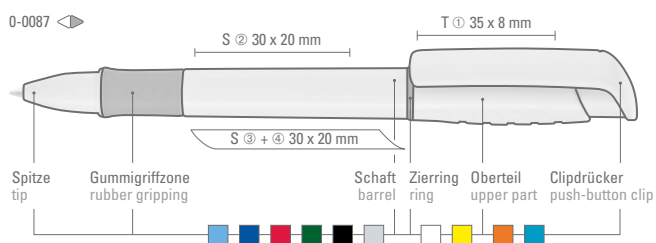

Ab 2.000 Stück kann das Modell farblich kombiniert werden.

You may choose any color combination for orders over 2,000 units.

0-0087: Druckkugelschreiber mit gedeckt glänzendem Gehäuse in weiß, Griffzone und Zierring unifarben bzw. komplett unifarben gedeckt glänzend schwarz.

0-0087: Retractable ballpoint pen with shiny solid body in white, gripping and ring in one solid color or in uni color black.

Preis/Stück 0-0087 0,39 €
Mindestbestellmenge 1.000 Stück
Werbeschlüssel Schaft S, Clip T

Price/piece 0-0087 0.39 €
Minimum quantity 1,000 pieces
Advertising code barrel S, clip T