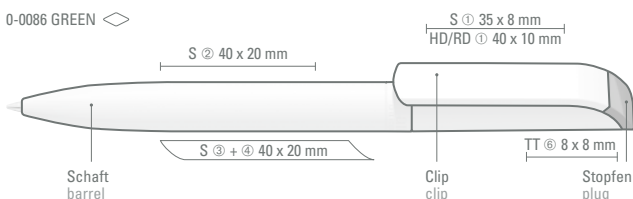

LOVING NATURE
Antibacterial, non-toxic and sustainable. A pen that lasts is a pen that nature loves.

0-0086 GREEN ◊