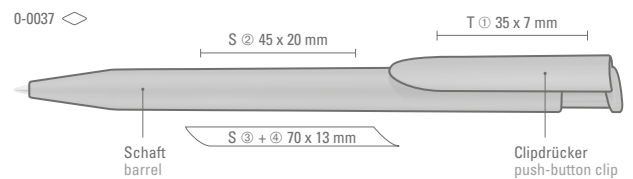

0-0037: Druckkugelschreiber mit matt ge-
decktem Gehäuse

0-0037 GUM: Druckkugelschreiber mit
gummiertem Gehäuse und gummiertem
Clipdrücker.

Preis/Stück 0-0037	0,18 €
Mindestbestellmenge	1.000 Stück
Werbeschlüssel	Schaft S ○, Clip T
Preis/Stück 0-0037 GUM	0,32 €
Mindestbestellmenge	1.000 Stück
Werbeschlüssel	Schaft GS, Clip GT

0-0037: Retractable ballpoint pen with matt
solid colored body.

0-0037 GUM: Retractable ballpoint pen
with soft touch body and soft touch clip.

Price/piece 0-0037	0.18 €
Minimum quantity	1,000 pieces
Advertising code	barrel S ○, clip T
Price/piece 0-0037 GUM	0.32 €
Minimum quantity	1,000 pieces
Advertising code	barrel GS, clip GT