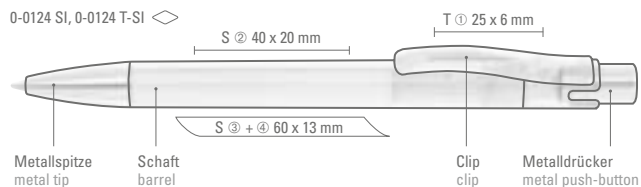

0-0124 SI (● 8-0855)	
	50-0002
	50-0001
	● 8-0855
0-0124 T-SI (● 8-0856)	
	50-2925
	50-0072
	50-1795
	50-2271
	50-0356
	50-0405
	50-0003
	50-0396
	50-0130
	50-2077
	50-0214
	50-1585
	50-0326
	50-0483
	● 8-0856

0-0124 SI: Druckkugelschreiber mit gedeckt glänzendem Gehäuse, schwerer, glänzender Metallspitze und Metalldrücker.

0-0124 T-SI: Druckkugelschreiber mit transparent glänzendem Gehäuse, schwerer, glänzender Metallspitze und Metalldrücker.

Preis/Stück 0-0124 SI	0,65 €
Preis/Stück 0-0124 T-SI	0,65 €
Mindestbestellmenge	1.000 Stück
Werbeschlüssel	Schaft S, Clip T

0-0124 SI: Retractable ballpoint pen with shiny solid body, heavy shiny metal tip and metal push-button.

0-0124 T-SI: Retractable ballpoint pen with shiny transparent body, heavy shiny metal tip and metal push-button.

Price/piece 0-0124 SI	0.65 €
Price/piece 0-0124 T-SI	0.65 €
Minimum quantity	1,000 pieces
Advertising code	barrel S, clip T