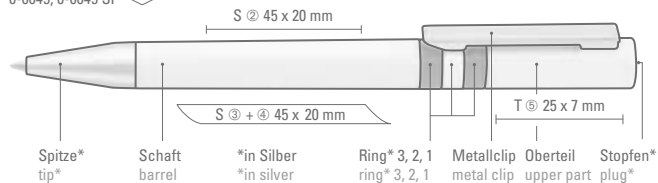

0-0045, 0-0045 SI* ◇