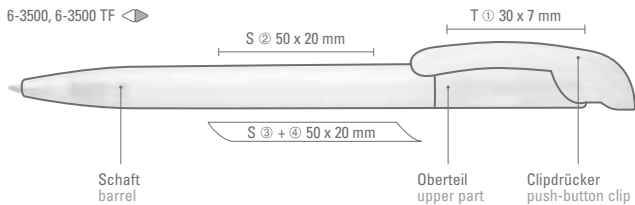

* Clipdrücker und Gummigriffzone bei 6-3500 und 6-3510 auch in hellblau erhältlich.

* Push-button Clip and rubber gripping 6-3500 and 6-3510 also available in light blue.

6-3500, 6-3500 TF ◀