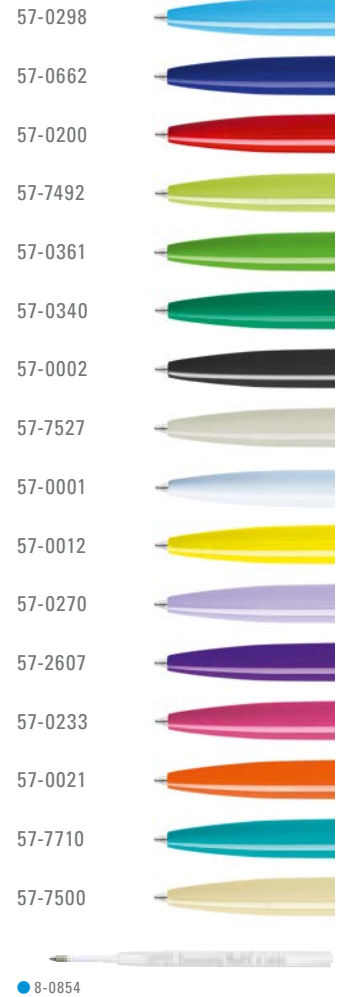

0-2250 (● 8-0854)
0-2250 F (● 8-0854)