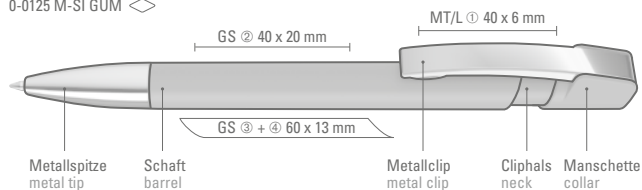

0-0125 M-SI GUM ◊