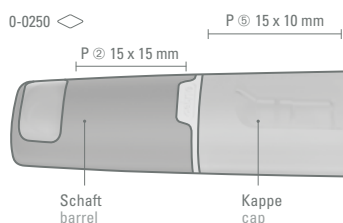

## uma LIQEO - the highlighter novelty!

New liquid ink delivery system - Better writing quality - Greater luminance -  
Longer writing time - Ecologically superior - Produced in acc. with EN-71, ASTM D-4236