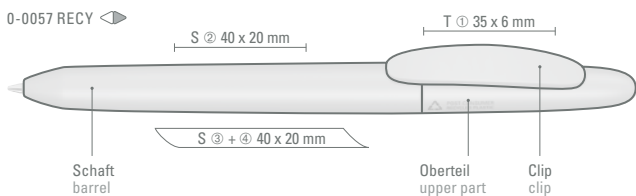

Due to the special nature of the material (Post-Consumer Recycled Plastic) production-related variations are possible.

ICONIC RECY

ICONIC RECY

Ab 2.000 Stück können alle Teile frei miteinander kombiniert werden.