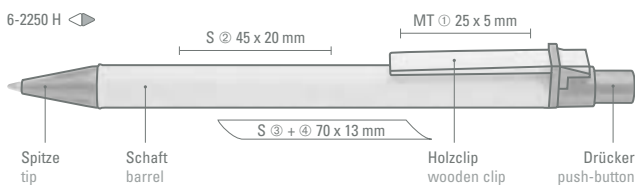

6-3550: Druckkugelschreiber mit Schaft und Clip aus 100% nachwachsendem und kompostierbarem Material. Oberteil aus gefrostetem ABS Kunststoff in verschiedenen Farben.

6-2250 H: Druckkugelschreiber aus recycelter, naturfarbener Pappe. Spitze und Drücker unifarben aus recyceltem oder biologisch abbaubarem Kunststoff (*06-7527 Bio-Mix) sowie Holzclip.

6-3550: Retractable ballpoint pen with barrel and clip made of 100% renewable biodegradable material. Upper part made of frosted ABS plastic in different colors.

6-2250 H: Pushbutton ballpoint pen made of recycled, natural-colored cardboard. Tip and pushbutton uni-colored, made of recycled or bio-degradable plastic (*06-7527 Bio-Mix) as well as wooden clip.

Preis/Stück 6-3550	0,69 €
Mindestbestellmenge	1.000 Stück
Werbeschlüssel	Schaft S ◊, Clip T
Preis/Stück 6-2250 H	0,55 €
Mindestbestellmenge	1.000 Stück
Werbeschlüssel	Schaft S, Clip MT

Price/piece 6-3550	0.69 €
Minimum quantity	1,000 pieces
Advertising code	barrel S ◊, clip T
Price/piece 6-2250 H	0.55 €
Minimum quantity	1,000 pieces
Advertising code	barrel S, clip MT