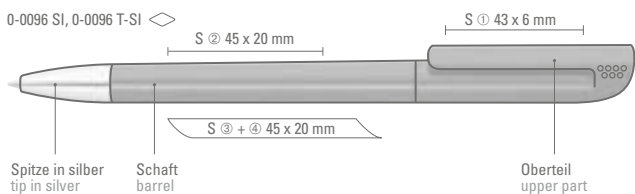

0-0096 SI: Drehkugelschreiber mit gedeckt glänzendem Gehäuse, matter Clipoberfläche und glanzverchromter Spitze.

0-0096 T-SI: Drehkugelschreiber mit transparent glänzendem Gehäuse, gefrosteter Clipoberfläche und glanzverchromter Spitze.

Preis/Stück 0-0096 SI 0,32 €
Preis/Stück 0-0096 T-SI 0,32 €
Mindestbestellmenge 1.000 Stück
Werbeschlüssel Schaft S, Clip S

0-0096 SI: Twist ballpoint pen with shiny solid body, matt clip surface and brilliant chrome plated tip.

0-0096 T-SI: Twist ballpoint pen with shiny transparent body, frosted clip surface and brilliant chrome plated tip.

Price/piece 0-0096 SI 0.32 €
Price/piece 0-0096 T-SI 0.32 €
Minimum quantity 1,000 pieces
Advertising code barrel S, clip S