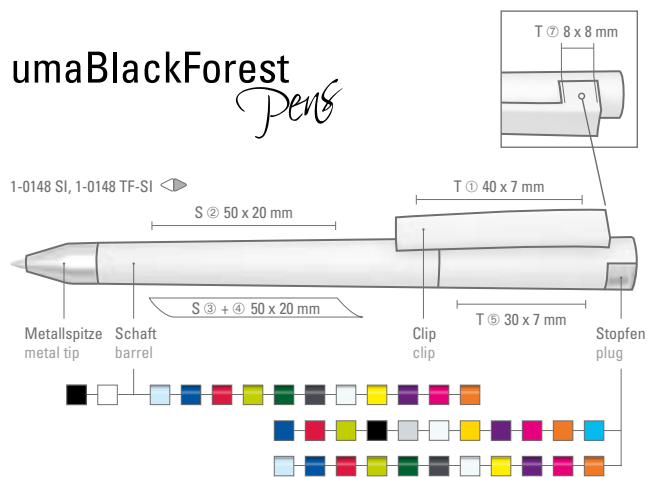

umaBlackForest Pens

1-0148 SI: Drehkugelschreiber mit gedeckt mattem Schaft, Clip und Stopfen im Oberteil gedeckt glänzend bzw. transparent glänzend und schwerer Metallspitze glanzverchromt.

1-0148 TF-SI: Drehkugelschreiber mit transparent gefrostetem Schaft, Clip und Stopfen im Oberteil gedeckt glänzend bzw. transparent glänzend und schwerer Metallspitze glanzverchromt.

1-0148 SI: Twist ballpoint pen with solid matt barrel, clip and plug in the upper part solid shiny or transparent shiny and heavy metal tip chrome plated.

1-0148 TF-SI: Twist ballpoint pen with frosted barrel, clip and plug in the upper part solid shiny or transparent shiny and heavy metal tip chrome plated.

Preis/Stück 1-0148 SI 0,92 €
Preis/Stück 1-0148 TF-SI 0,92 €
Mindestbestellmenge 1.000 Stück
Werbeschlüssel Schaft S ⊕, Clip T, Kappe T

Price/piece 1-0148 SI 0.92 €
Price/piece 1-0148 TF-SI 0.92 €
Minimum quantity 1,000 pieces
Advertising code barrel S ⊕, clip T, cap T