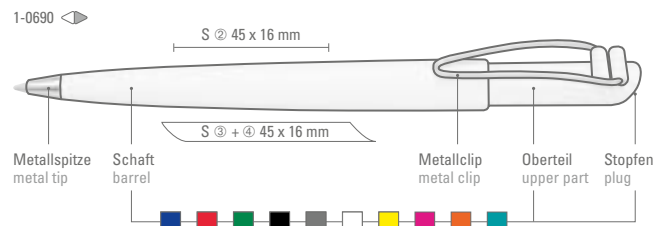

1-0735 (●●8-0877)
1-0690 (●●8-0855)

- 01-0286
- 01-0200
- 01-0340
- 01-0002
- 01-0428
- 01-0001
- 01-0108
- 01-0219
- 01-0172
- 01-3262

1-0765 T (●●8-0866)

- 01-2747
- 01-0199
- 01-0336
- 01-0425
- 01-CG01
- 01-0116
- 01-0227
- 01-0151

1-0735: Druckkugelschreiber mit großem gedeckten Gehäuse und großem Clip an genoppter Clipaufhängung.

1-0690: Druckkugelschreiber mit vernickeltem Metallbiegeclip und Metallspitze.

1-0765 T: Druckkugelschreiber mit transparent gefrostetem Schaft und großem Clip an genoppter Clipaufhängung.

Preis/Stück 1-0735	0,41 €
Preis/Stück 1-0765 T	0,53 €
Mindestbestellmenge	1.000 Stück
Werbeschlüssel	Schaft S ○, Clip S
Preis/Stück 1-0690	1,06 €
Mindestbestellmenge	1.000 Stück
Werbeschlüssel	Schaft S ○

1-0735: Retractable ballpoint pen with solid body and large clip on nubbed clip holder.

1-0690: Retractable ballpoint pen with flexible nickel-plated metal clip and metal tip.

1-0765 T: Retractable ballpoint pen with transparent frosted barrel and large clip on nubbed clip holder.

Price/piece 1-0735	0.41 €
Price/piece 1-0765 T	0.53 €
Minimum quantity	1,000 pieces
Advertising code	barrel S ○, clip S
Price/piece 1-0690	1.06 €
Minimum quantity	1,000 pieces
Advertising code	barrel S ○