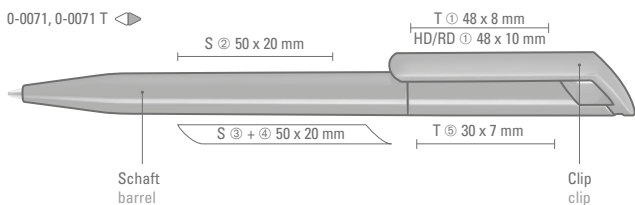

Recycelte Variante
POP RECY
Seite/page 253