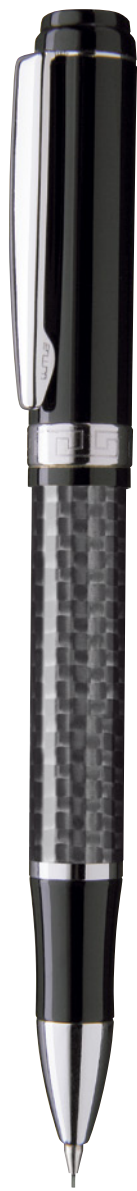

ROM

0-8950 (● 8-0888)

52-0002

● 8-0888

0-8956 F (● 8-0891)

52-0002

● 8-0891

0-8957 B (0,7mm)

52-0002

0-8952 R (● 8-0806)

52-0002

● 8-0806