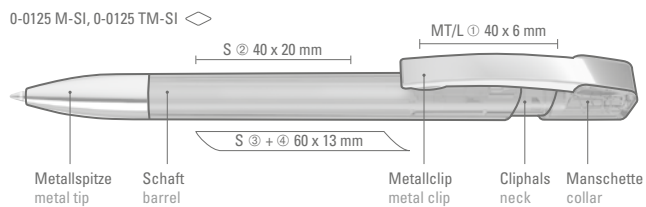

0-0125 TM: Druckkugelschreiber mit transparent glänzendem Gehäuse unifarben, flexiblem Metallclip glanzverchromt.

0-0125 TM-SI: Druckkugelschreiber mit transparent glänzendem Gehäuse unifarben, flexiblem Metallclip und schwere Metallspitze glanzverchromt.

Preis/Stück 0-0125 TM	0,53 €
Preis/Stück 0-0125 TM-SI	0,68 €
Mindestbestellmenge	1.000 Stück
Werbeschlüssel	Schaft S, Clip MT/L

0-0125 TM: Retractable ballpoint pen with shiny transparent body in one color, flexible metal clip chrome plated.

0-0125 TM-SI: Retractable ballpoint pen with shiny transparent body in one color, flexible metal clip and heavy chrome plated metal tip.

Price/piece 0-0125 TM	0.53 €
Price/piece 0-0125 TM-SI	0.68 €
Minimum quantity	1,000 pieces
Advertising code	barrel S, clip MT/L