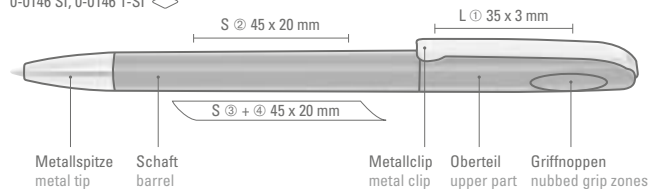

0-0146 SI, 0-0146 T-SI ◊