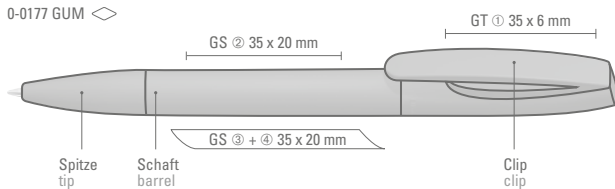

0-0177 GUM ◊