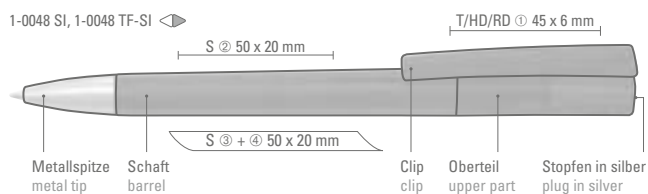

umaBlackForest
Pens

Recycelte Variante
ULTIMATE SI RECY
Seite/page 257