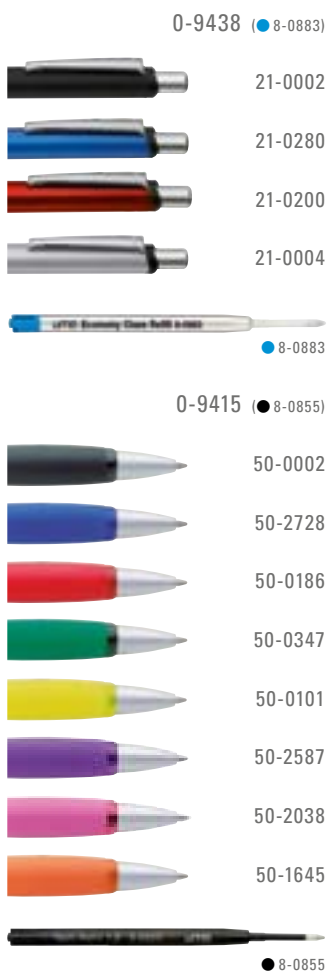

Farb-Code/Minen
Color code/Refills

COMMA
0-9438

LUCKY
0-9415

207

0-9438: Druckkugelschreiber mit lackiertem Aluminium-Schaft, schwarzer Gummigriffzone und Metallclip.

0-9415: Metall-Druckkugelschreiber mit glänzend lackiertem Schaft, Drücker, Clip und Spitze. Weiche, große Gummigriffzone und transparente Zierringe uni-farben.

Preis/Stück 0-9438 1,22 €
Preis/Stück 0-9415 0,93 €
Mindestbestellmenge 300 Stück
Werbeschlüssel Schaft MS/L

0-9438: Retractable ballpoint pen with coated aluminum barrel. Black rubber grip zone and metal clip.

0-9415: Metal retractable ballpoint pen with glossy chrome-plated barrel, push-button, clip and tip. Large, soft rubber gripping and transparent rings in one solid color.

Price/piece 0-9438 1.22 €
Price/piece 0-9415 0.93 €
Minimum quantity 300 pieces
Advertising code barrel MS/L

COMMA, LUCKY

COMMA, LUCKY