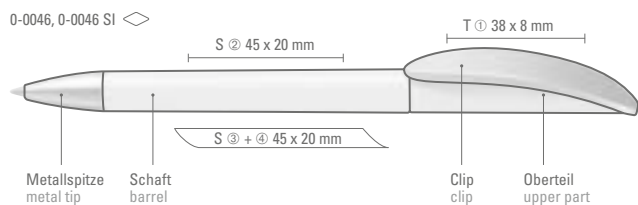

0-0046 (● 8-0856)	
	50-0002
	50-0001
	50-2925
	50-0072
	50-1795
	50-2271
	50-0356
	50-0405
	50-0003
	50-0384
	50-0194
	50-0465
	50-0396
	50-2077
	50-0214
	50-0130
	50-1585
	50-0326
	● 8-0856
0-0046 SI (● 8-0855)	
	50-0004
	● 8-0855

0-0046: Drehkugelschreiber mit transparent gefrostetem oder gedecktem Gehäuse. Matt silberner Bogenclip und schwerer, matt verchromter Metallspitze.

0-0046 SI: Drehkugelschreiber mit silbernem Gehäuse und schwerer, matt verchromter Metallspitze.

Preis/Stück 0-0046 0,48 €
Preis/Stück 0-0046 SI 0,56 €
Mindestbestellmenge 1.000 Stück
Werbeschlüssel Schaft S, Clip T

0-0046: Twist ballpoint pen with transparent frosted or opaque body. Matt silver curved clip and heavy, matt chrome metal tip.

0-0046 SI: Twist ballpoint pen with silver body and heavy, matt chrome metal tip.

Price/piece 0-0046 0.48 €
Price/piece 0-0046 SI 0.56 €
Minimum quantity 1,000 pieces
Advertising code barrel S, clip T