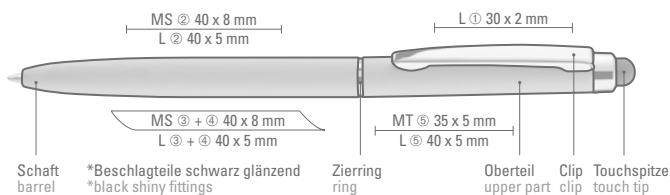

Modell 0-9588 M TO eignet sich für Laserung in weiss. Siehe Seite 301.

Model 0-9588 M TO is suitable for engraving in white. See page 301.

0-9588 TO, 0-9588 M TO* ◊