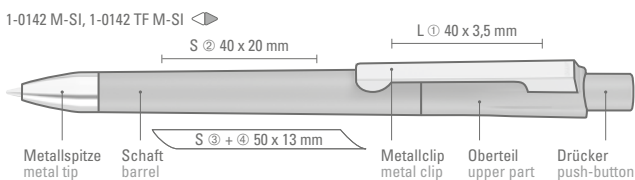

umaBlackForest *Pens*

Die schönste Verbindung von Design und Fertigung. Geschmackvoll design in **Deutschland**. Präzise gefertigt in der **Schweiz**. Exklusiv zusammengefügt und veredelt im **Schwarzwald**.

The most beautiful combination of design and manufacturing. Elegant designed in **Germany**. Precisely manufactured in **Switzerland**. Exclusively assembled and refined in the **Black Forest**.

Mix 'n Match: Alle Teile des Modells können farblich frei kombiniert werden.

Mix 'n Match: All parts of item CHECK can be combined freely.

1-0142 M-SI: Druckkugelschreiber in matt gedeckten Gehäusefarben, Metallclip und schwere Metallspitze glanzverchromt.

1-0142 M-SI: Retractable ballpoint pen with solid coloured body. Metal clip and heavy metal tip chrome plated.

1-0142 TF M-SI: Druckkugelschreiber in transparent gefrosteten Gehäusefarben, Metallclip und schwere Metallspitze glanzverchromt.

1-0142 TF M-SI: Retractable ballpoint pen in transparent frosted coloured body. Metal clip and heavy metal tip chrome plated.

Preis/Stück 1-0142 M-SI 1,02 €
Preis/Stück 1-0142 TF M-SI 1,02 €
Mindestbestellmenge 1.000 Stück
Werbeschlüssel Schaft S ○, Clip L

Price/piece 1-0142 M-SI 1.02 €
Price/piece 1-0142 TF M-SI 1.02 €
Minimum quantity 1,000 pieces
Advertising code barrel S ○, clip L