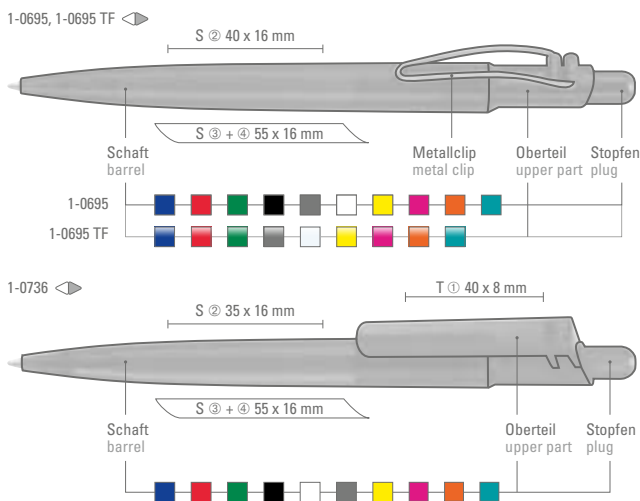

Ab 2.000 Stück können die Modelle farblich kombiniert werden.

1-0695: Druckkugelschreiber mit vernickeltem Metallbiegeclip und gedeckt glänzendem Gehäuse.

1-0695 TF: Druckkugelschreiber mit vernickeltem Metallbiegeclip in transparent gefrostetem Gehäuse.

1-0736: Druckkugelschreiber mit großem Clip an verstärkter Clipanbindung mit gedeckt glänzendem Gehäuse.

Preis/Stück 1-0695	0,59 €
Preis/Stück 1-0695 TF	0,71 €
Mindestbestellmenge	1.000 Stück
Werbeschlüssel	Schaft S ○
Preis/Stück 1-0736	0,39 €
Mindestbestellmenge	1.000 Stück
Werbeschlüssel	Schaft S, Clip T

You may choose any color combination for orders over 2.000 units.

1-0695: Retractable ballpoint pen with nickel-plated metal flexible clip and solid shiny body.

1-0695 TF: Retractable ballpoint pen with nickel-plated metal flexible clip and transparent frosted body.

1-0736: Retractable ballpoint pen with extra strong large clip and solid shiny body.

Price/piece 1-0695	0.59 €
Price/piece 1-0695 TF	0.71 €
Minimum quantity	1,000 pieces
Advertising code	barrel S ○
Price/piece 1-0736	0.39 €
Minimum quantity	1,000 pieces
Advertising code	barrel S, clip T