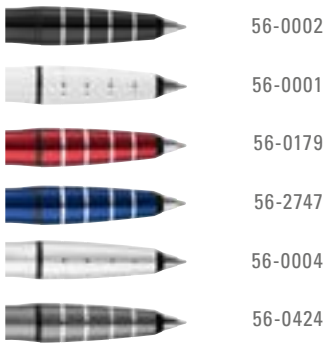

Farb-Code/Minen
Color code/Refills

2in1
0-2622

2in1 Set
0-2622 SET

0-2622 (● 8-0894)

Erhältlich für 0-2622 SET
Available for 0-2622 SET

0-2622 SET (● 8-0894)