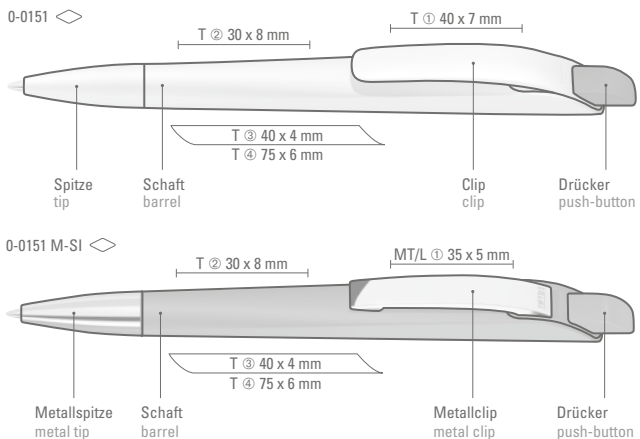

0-0151 ● 8-0855	0-0151 M SI ● 8-0855
50-0002	50-2925
50-0001	50-0301
0-0151: Farben Drücker 0-0151: push-button colors	
50-2925	50-7621
50-0301	50-2420
50-0280	50-0340
50-7621	50-0002
50-2420	50-CG08
50-0340	50-0001
50-0002	50-0115
50-CG08	50-0137
50-0001	50-2597
50-0115	50-0233
50-0137	50-1665
50-2597	50-0326
50-0233	● 8-0855
50-1665	
50-0326	
● 8-0855	

0-0151: Druckkugelschreiber mit geometrisch wechselnder Schaftform. Gehäuse mit Bogenclip unifarben matt gedeckt in schwarz oder weiß mit farbigem Drücker.

0-0151 M-SI: Druckkugelschreiber mit geometrisch wechselnder, Schaftform und Metallclip und Metallspitze glanzverchromt.

Preis/Stück 0-0151	0,56 €
Mindestbestellmenge	1.000 Stück
Werbeschlüssel	Schaft T, Clip T
Preis/Stück 0-0151 M-SI	0,78 €
Mindestbestellmenge	1.000 Stück
Werbeschlüssel	Schaft T, Clip MT/L

0-0151: Retractable ballpoint pen with geometric changes in the barrel. Housing with curved clip matt solid colored in black or white with colored push-button.

0-0151 M-SI: Retractable ballpoint pen with geometric changes in the barrel, metal clip and metal tip chrome plated.

Price/piece 0-0151	0.56 €
Minimum quantity	1,000 pieces
Advertising code	barrel T, clip T
Price/piece 0-0151 M-SI	0.78 €
Minimum quantity	1,000 pieces
Advertising code	barrel T, clip MT/L