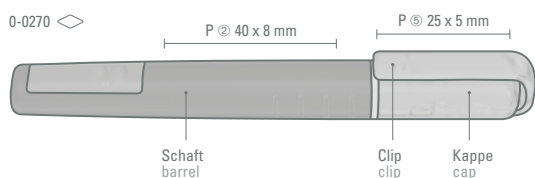

## uma LIQEO - the highlighter novelty!

New liquid ink delivery system - Better writing quality - Greater luminance -  
Longer writing time - Ecologically superior - Produced in acc. with EN-71, ASTM D-4236