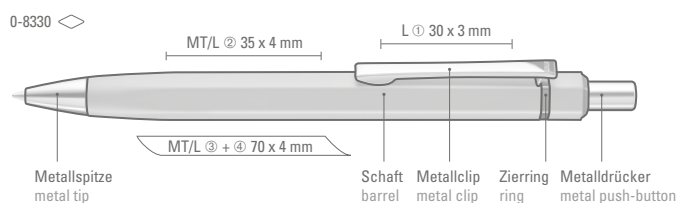

0-8330: Metall-Druckkugelschreiber mit farbigem matt lackiertem, sechskantigem Aluminium-Schaft. Metallclip, Metallspitze und Drücker in silber glënzend. Zierring in schwarz glënzend.

Preis/Stück 0-8330 1,81 €
Mindestbestellmenge 300 Stück
Werbeschlüssel Schaft MT/L, Clip L

0-8330: Retractable metal ballpoint pen with colored matt lacquered, hexagonal aluminium barrel. Metal clip, metal tip and push-button in shiny silver. Ring in shiny black.

Price/piece 0-8330 1.81 €
Minimum quantity 300 pieces
Advertising code barrel MT/L, clip L