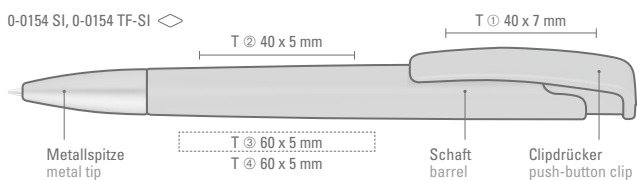

0-0151 M-SI: Retractable ballpoint pen with geometric changes in the barrel, metal clip and metal tip chrome plated.

Price/piece 0-0151	0.56 €
Minimum quantity	1,000 pieces
Advertising code	barrel T, clip T
Price/piece 0-0151 M-SI	0.78 €
Minimum quantity	1,000 pieces
Advertising code	barrel T, clip MT/L

LINEO

Einzigartiger Vierkantschaft, welcher sich im Griffbereich in eine angenehm greifende, runde Schaftform verwandelt.

Unique four-edged barrel, which transforms into a pleasant round barrel shape in the grip area.