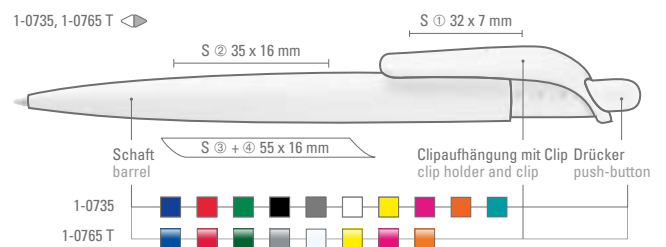

1-0735 (●●8-0877)
1-0690 (●●8-0855)

- 01-0286
- 01-0200
- 01-0340
- 01-0002
- 01-0428
- 01-0001
- 01-0108
- 01-0219
- 01-0172
- 01-3262

1-0765 T (●●8-0866)

- 01-2747
- 01-0199
- 01-0336
- 01-0425
- 01-CG01
- 01-0116
- 01-0227
- 01-0151

1-0735: Druckkugelschreiber mit großem gedeckten Gehäuse und großem Clip an genoppter Clipaufhängung.

1-0690: Druckkugelschreiber mit vernickeltem Metallbiegeclip und Metallspitze.

1-0765 T: Druckkugelschreiber mit transparent gefrostetem Schaft und großem Clip an genoppter Clipaufhängung.

Preis/Stück 1-0735	0,41 €
Preis/Stück 1-0765 T	0,53 €
Mindestbestellmenge	1.000 Stück
Werbeschlüssel	Schaft S ○, Clip S
Preis/Stück 1-0690	1,06 €
Mindestbestellmenge	1.000 Stück
Werbeschlüssel	Schaft S ○

1-0735: Retractable ballpoint pen with solid body and large clip on nubbed clip holder.

1-0690: Retractable ballpoint pen with flexible nickel-plated metal clip and metal tip.

1-0765 T: Retractable ballpoint pen with transparent frosted barrel and large clip on nubbed clip holder.

Price/piece 1-0735	0.41 €
Price/piece 1-0765 T	0.53 €
Minimum quantity	1,000 pieces
Advertising code	barrel S ○, clip S
Price/piece 1-0690	1.06 €
Minimum quantity	1,000 pieces
Advertising code	barrel S ○