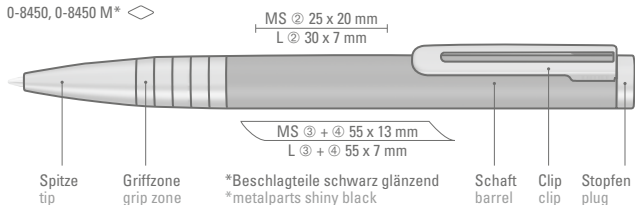

0-8450: Metall-Drehkugelschreiber mit
mattem Gehäuse, Clip, Spitze mit ein-
gelassener Griffzone und Stopfen in
silber matt.

0-8450 M: Metall-Drehkugelschreiber
mit mattem Gehäuse, Clip, Spitze mit
eingelassener Griffzone und Stopfen in
schwarz glänzend.

Preis/Stück 0-8450
Preis/Stück 0-8450 M
Mindestbestellmenge
Werbeschlüssel

1,94 €
1,94 €
300 Stück
Schaft MS/L

0-8450: Metal twist ballpoint pen with
matt housing, clip, tip with recessed grip
zone and plug matt silver.

0-8450 M: Metal twist ballpoint pen with
matt housing, clip, tip with recessed grip
zone and plug in shiny black.

Price/piece 0-8450
Price/piece 0-8450 M
Minimum quantity
Advertising code
300 pieces
300 pieces
barrel MS/L