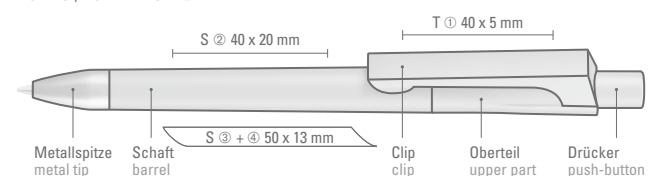

1-0142 SI (●● 8-0855)

1-0142 KTF SI (●● 8-0855)

01-0284

01-0286

01-0280

01-0200

01-0375

01-0340

01-0002

01-0428

01-0001

01-0108

01-0526

01-0219

01-0172

01-2995

01-3262

●● 8-0855

Mix 'n Match: Alle Teile des Modells können farblich frei kombiniert werden.

1-0142 SI: Druckkugelschreiber in matt gedeckten Gehäusefarben, mit schwerer matt verchromter Metallspitze.

1-0142 KTF SI: Druckkugelschreiber in matt gedeckten Gehäusefarben, Clip transparent gefrostet, mit schwerer matt verchromter Metallspitze.

Preis/Stück 1-0142 SI	0,88 €
Preis/Stück 1-0142 KTF SI	0,88 €
Mindestbestellmenge	1.000 Stück
Werbeschlüssel	Schaft S ○, Clip T

Mix 'n Match: All parts of item CHECK can be combined freely.

1-0142 SI: Retractable ballpoint pen with matt colored body and heavy metal tip matt chrome plated.

1-0142 KTF SI: Retractable ballpoint pen with matt colored body, clip transparent frosted and with heavy metal tip matt chrome plated.

Price/piece 1-0142 SI	0.88 €
Price/piece 1-0142 KTF SI	0.88 €
Minimum quantity	1,000 pieces
Advertising code	barrel S ○, clip T

umaBlackForest
Pens

1-0142 SI, 1-0142 KTF SI ◀