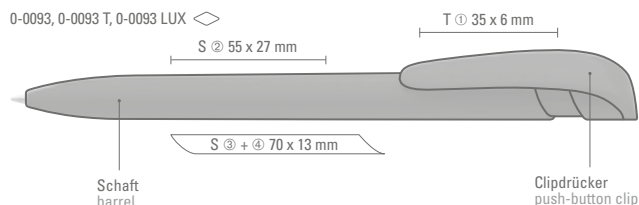

YES

YES, YES transparent, YES LUX

Recyclete
Variante
YES RECY
Seite / page 245

0-0093, 0-0093 T, 0-0093 LUX ◊