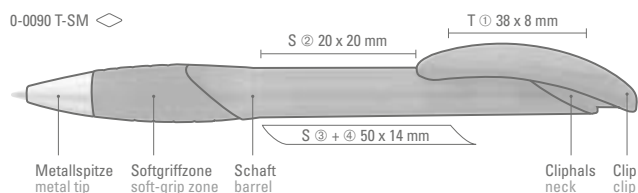

0-0090 T-SM ◊