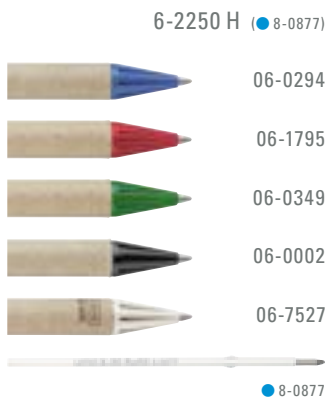

* **06-7527 BIO-MIX:** Drücker und Spitze sind aus Bio-Material gefertigt. Der Werkstoff Celluloseacetat entspricht der DIN EN 13432:2000-12 und wird aus europäischen Weichhölzern gewonnen.

* **06-7527 BIO-MIX:** Pushbutton and tip are made of bio material. This material – cellulose acetate – complies with DIN EN 13432:2000-12 and is derived from European softwoods.

** Die Herstellung der Clips und der Schäfte ist aufgrund des besonderen Materials produktions-technischen Schwankungen unterlegen. Leichte Unterschiede in der Farbe und der Oberfläche (Schlierenbildung) sind möglich.

** The production of the clips and barrels is subject to fluctuations due to the special material. Slight differences in color and surface (smear formation) are possible.

6-3550: Druckkugelschreiber mit Schaft und Clip aus 100% nachwachsendem und kompostierbarem Material. Oberteil aus gefrostetem ABS Kunststoff in verschiedenen Farben.

6-2250 H: Druckkugelschreiber aus recycelter, naturfarbener Pappe. Spitze und Drücker unifarben aus recyceltem oder biologisch abbaubarem Kunststoff (*06-7527 Bio-Mix) sowie Holzclip.

6-3550: Retractable ballpoint pen with barrel and clip made of 100% renewable biodegradable material. Upper part made of frosted ABS plastic in different colors.

6-2250 H: Pushbutton ballpoint pen made of recycled, natural-colored cardboard. Tip and pushbutton uni-colored, made of recycled or bio-degradable plastic (*06-7527 Bio-Mix) as well as wooden clip.

Preis/Stück 6-3550	0,69 €
Mindestbestellmenge	1.000 Stück
Werbeschlüssel	Schaft S ◊, Clip T
Preis/Stück 6-2250 H	0,55 €
Mindestbestellmenge	1.000 Stück
Werbeschlüssel	Schaft S, Clip MT