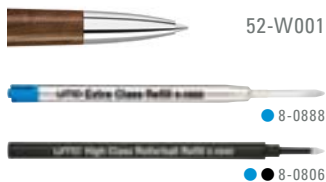

0-9370 (● 8-0888)
0-9372 R (● 8-0806)

Etui Empfehlung / Case suggestion

ETUI 0-0944

Zweiteiliges Pappetui mit abnehmbarem Deckel und W-Einlage – siehe Seite 283.

Two-piece cardboard case with removable lid and W-inlay – see on page 283.