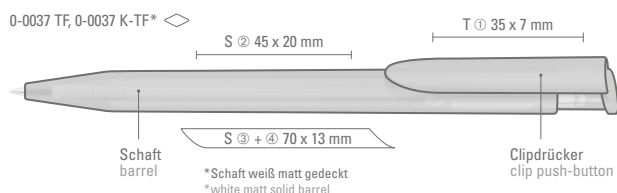

Recycelte
Variante

HAPPY RECY

Seite/page 248