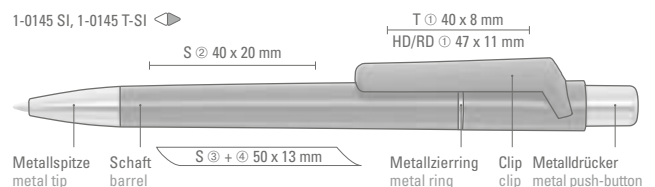

1-0145 SI ●● 8-0855

01-0002

01-0001

●● 8-0855

1-0145 T-SI ●● 8-0856

01-0306

01-2747

01-0199

01-0802

01-0336

01-0425

01-CG01

01-0116

01-0268

01-0227

01-0151

●● 8-0856

1-0145 SI: Druckkugelschreiber mit gedeckt glänzendem Gehäuse, Metallzierring und Drücker sowie schwerer Metallspitze glanzverchromt.

1-0145 T-SI: Druckkugelschreiber mit transparent glänzendem Gehäuse, Metallzierring und Drücker sowie schwerer Metallspitze glanzverchromt.

Preis/Stück 1-0145 SI	0,96 €
Preis/Stück 1-0145 T-SI	0,96 €
Mindestbestellmenge	1.000 Stück
Werbeschlüssel	Schaft S ○, Clip T/HD/RD

1-0145 SI: Retractable ballpoint pen with shiny solid body, metal ring, push-button and heavy metal tip chrome plated.

1-0145 T-SI: Retractable ballpoint pen with shiny transparent body, metal ring, push-button and heavy metal tip chrome plated.

Price/piece 1-0145 SI	0.96 €
Price/piece 1-0145 T-SI	0.96 €
Minimum quantity	1,000 pieces
Advertising code	barrel S ○, clip T/HD/RD

umaBlackForest
Pens

1-0145 SI, 1-0145 T-SI