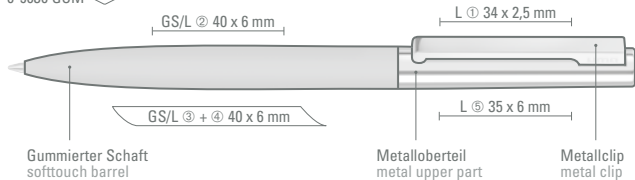

0-9630 GUM ◊

0-9630 GUM: Metall-Drehkugelschreiber mit glanzverchromtem Metalloberteil und gefedertem Metallclip. Schaft matt gummiert in verschiedenen Farben.

Preis/Stück 0-9630 GUM	2,72 €
Mindestbestellmenge	300 Stück
Werbeschlüssel	Schaft GS/L, Kappe L, Clip L

0-9630 GUM: Metal twist ballpoint pen with upper part chrome plated and spring mounted metal clip. Matt soft touch barrel in different colors.

Price/piece 0-9630 GUM	2.72 €
Minimum quantity	300 pieces
Advertising code	barrel GS/L, cap L, clip L