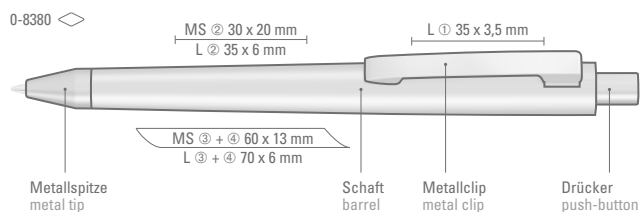

0-8380: Metall-Druckkugelschreiber mit matt lackiertem Gehäuse, Metallclip, Metallspitze und Drücker matt verchromt.

Preis/Stück 0-8380 1,42 €
Mindestbestellmenge 300 Stück
Werbeschlüssel Schaft MS/L, Clip L

0-8380: Retractable metal ballpoint pen with matt lacquered barrel. Metal clip, metal tip and push-button matt chromed.

Price/piece 0-8380 1.42 €
Minimum quantity 300 pieces
Advertising code barrel MS/L, clip L