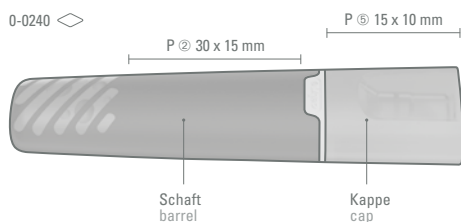

## uma LIQEO - the highlighter novelty!

New liquid ink delivery system - Better writing quality - Greater luminance -  
Longer writing time - Ecologically superior - Produced in acc. with EN-71, ASTM D-4236