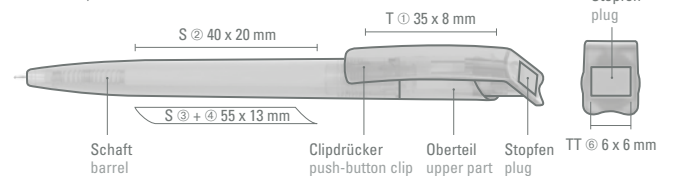

0-2260: Druckkugelschreiber aus recyceltem rPET-Material in gedeckten Gehäusefarben, mit gedeckt farbigem Stopfen.

0-2260 T SG: Druckkugelschreiber aus recyceltem rPET-Material in klar transparenten glänzend, mit gedeckt farbigem Stopfen.

Preis/Stück 0-2260, 0-2260 T SG 0,49 €
Mindestbestellmenge 1.000 Stück
Werbeschlüssel Schaft S, Clip T, Stopfen TT

0-2260: Retractable ballpoint pen made of recycled rPET material with body in one solid color and solid plug.

0-2260 T SG: Retractable ballpoint pen made of recycled rPET material with clear transparent body and solid plug.

Price/piece 0-2260, 0-2260 T SG 0.49 €
Minimum quantity 1,000 pieces
Advertising code barrel S, clip T, plug TT

0-2260 ◀, 0-2260 T SG ◊