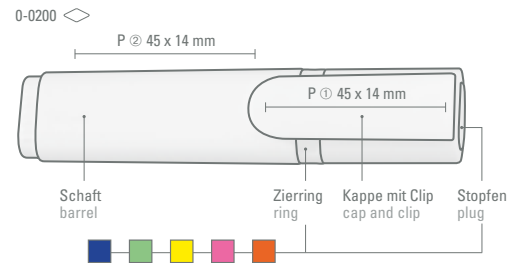

0-0200/2: Highlighter set of 2 in the standard colors in transparent pen case.

Price/piece 0-0200	0.51 €
Minimum quantity	500 pieces
Advertising code	barrel P, clip P

Price/piece 0-0200/2	1.45 €
Minimum quantity	300 pieces
Advertising code	barrel P, clip P