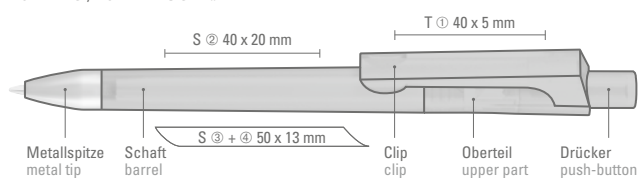

umaBlackForest Pens

1-0142 TF-SI, 1-0142 TF KG SI ◀

Mix 'n Match: Alle Teile des Modells können farblich frei kombiniert werden.

1-0142 TF-SI: Druckkugelschreiber in transparent gefrosteten Gehäusefarben, mit schwerer matt verchromter Metallspitze.

1-0142 TF KG SI: Druckkugelschreiber in transparent gefrosteten Gehäusefarben, Clip matt gedeckt, mit schwerer matt verchromter Metallspitze.

Preis/Stück 1-0142 TF-SI	0,88 €
Preis/Stück 1-0142 TF KG SI	0,88 €
Mindestbestellmenge	1.000 Stück
Werbeschlüssel	Schaft S ○, Clip T

Mix 'n Match: All parts of item CHECK can be combined freely.

1-0142 TF-SI: Retractable ballpoint pen with transparent frosted coloured body and heavy metal tip matt chrome plated.

1-0142 TF KG SI: Retractable ballpoint pen in transparent frosted housing colors, clip solid matt, with heavy matt chrome metal tip.

Price/piece 1-0142 TF-SI	0.88 €
Price/piece 1-0142 TF KG SI	0.88 €
Minimum quantity	1,000 pieces
Advertising code	barrel S ○, clip T