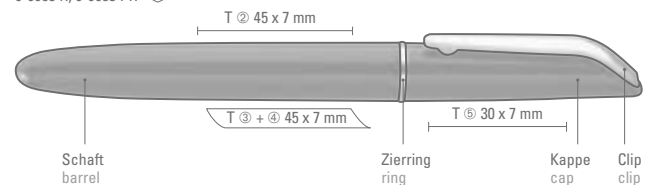

0-0053 R, 0-0053 PR ◊