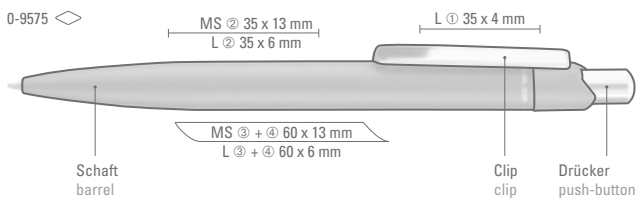

0-9575: Metall-Druckkugelschreiber mit matt lackiertem Aluminium-Schaft. Metallclip und Drücker silberglanzverchromt.
Preis/Stück 0-9575 0,99 €
Mindestbestellmenge 300 Stück
Werbeschlüssel Schaft MS/L, Clip L

0-9575: Metal retractable ballpoint pen with matt lacquered aluminium barrel. Metal clip and push-button in shiny silver.
Price/piece 0-9575 0.99 €
Minimum quantity 300 pieces
Advertising code barrel MS/L, clip L