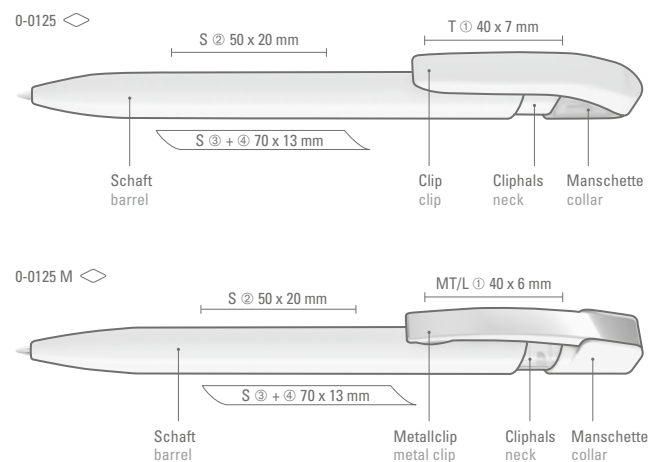

SKY
0-0125

SKY M
0-0125 M

SKY M SI
0-0125 M-SI

Farb-Code/Minen
Color code/Refills

UMA
PRIME

0-0125: Druckkugelschreiber mit gedeckt glänzendem Gehäuse in uni weiß oder schwarz, Manschette in transparent glänzend.

0-0125 M: Druckkugelschreiber mit gedeckt glänzendem Gehäuse in uni weiß oder schwarz, Cliphals transparent glänzend, flexiblem Metallclip glanzverchromt.

0-0125 M-SI: Druckkugelschreiber mit gedeckt glänzendem Gehäuse in uni weiß oder schwarz. Flexibler Metallclip und schwere Metallspitze glanzverchromt.

Preis/Stück 0-0125	0,38 €
Mindestbestellmenge	1.000 Stück
Werbeschlüssel	Schaft S, Clip T
Preis/Stück 0-0125 M	0,53 €
Preis/Stück 0-0125 M-SI	0,68 €
Mindestbestellmenge	1.000 Stück
Werbeschlüssel	Schaft S, Clip MT/L

UMA
PRIME

0-0125: Retractable ballpoint pen with shiny solid body in solid white or black and neck shiny transparent, flexible metal clip chrome plated.

0-0125 M: Retractable ballpoint pen with shiny solid body in white or black and neck shiny transparent, flexible metal clip chrome plated.

0-0125 M-SI: Retractable ballpoint pen with shiny solid body in white or black. Flexible metal clip chrome plated and heavy chrome plated metal tip.

Price/piece 0-0125	0.38 €
Minimum quantity	1,000 pieces
Advertising code	barrel S, clip T
Price/piece 0-0125 M	0.53 €
Price/piece 0-0125 M-SI	0.68 €
Minimum quantity	1,000 pieces
Advertising code	barrel S, clip MT/L

0-0125 (● 8-0855)
0-0125 M (● 8-0855)

50-0002

50-0001

50-0072

50-1795

50-2271

50-0356

50-0405

50-0396

50-0130

50-2077

50-0214

50-1585

0-0125 M-SI (● 8-0855)

50-0002

50-0001

● 8-0855