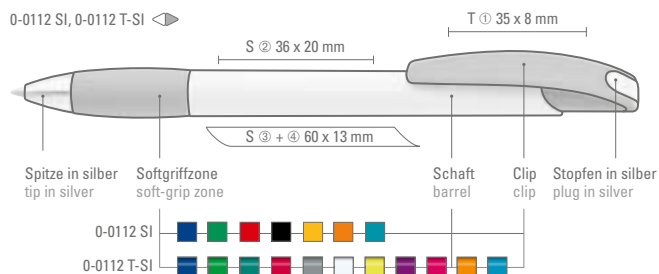

Ab 2.000 Stück können die Modelle farblich kombiniert werden.

You may choose any color combination for orders over 2.000 units.

0-0112 SI: Druckkugelschreiber mit gedeckt glänzendem Gehäuse in weiß, mit gepolsterter, farbiger Softgriffzone mit Clipdrückermechanik, Drückerstopfen und Spitze in silber glänzend.

0-0112 SI: Retractable ballpoint pen with solid shiny clip and barrel in white, with colored soft-grip zone and pusher mechanism. Plug in the clip and tip shiny silver.

0-0112 T-SI: Druckkugelschreiber mit uni transparent glänzendem Gehäuse und gepolsterter Softgriffzone mit Clipdrückermechanik. Drückerstopfen und Spitze silber glänzend.

0-0112 T-SI: Retractable ballpoint pen with transparent shiny housing with soft-grip zone and pusher mechanism. Plug in the clip and tip shiny silver.

Preis/Stück 0-0112 SI 0,61 €
Preis/Stück 0-0112 T-SI 0,68 €
Mindestbestellmenge 1.000 Stück
Werbeschlüssel Schaft S ○, Clip T

Price/piece 0-0112 SI 0.61 €
Price/piece 0-0112 T-SI 0.68 €
Minimum quantity 1,000 pieces
Advertising code barrel S ○, clip T