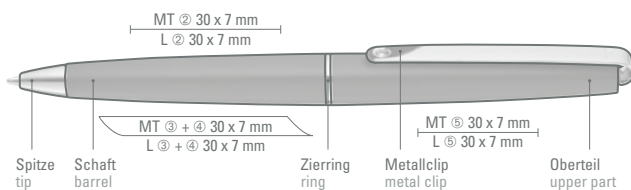

0-8372 R, 0-8372 MR ◊