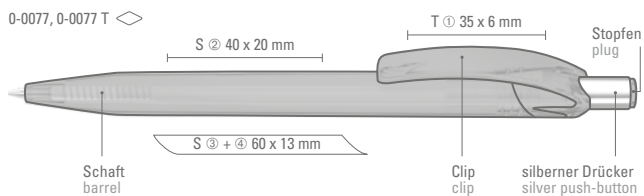

- 0-0077 (● 8-0865)
- 20-0002
  - 20-0001
- 0-0077 T (● 8-0865)
- 20-2925
  - 20-7687
  - 20-1795
  - 20-2420
  - 20-0347
  - 20-0405
  - 20-0003
  - 20-0101
  - 20-0130
  - 20-0266
  - 20-2039
  - 20-1665
  - 20-0326
- 8-0865

0-0077: Druckkugelschreiber mit glänzend gedecktem Gehäuse und Drückersstopfen. Drücker in silber glänzend.

0-0077 T: Druckkugelschreiber mit glänzend transparentem Gehäuse und Drückersstopfen, Drücker in silber glänzend.

Preis/Stück 0-0077 0,22 €
Preis/Stück 0-0077 T 0,23 €
Mindestbestellmenge 1.000 Stück
Werbeschlüssel Schaft S, Clip T

0-0077: Retractable ballpoint pen with shiny solid body and plug. Push-button in shiny silver.

0-0077 T: Retractable ballpoint pen with shiny transparent barrel and plug. Push-button in shiny silver.

Price/piece 0-0077 0.22 €
Price/piece 0-0077 T 0.23 €
Minimum quantity 1,000 pieces
Advertising code barrel S, clip T