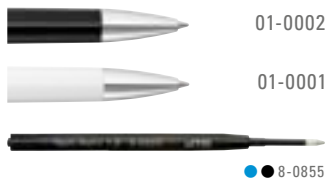

Farb-Code/Minen
Color code/Refills

CHILL SI
1-0043 SI

CHILL transparent SI
1-0043 T-SI

CHILL C SI
1-0043 C-SI

CHILL C transparent SI
1-0043 CT-SI

1-0043 SI (●●8-0855)
1-0043 C-SI (●●8-0855)

1-0043 T-SI (●●8-0856)
1-0043 CT-SI (●●8-0856)