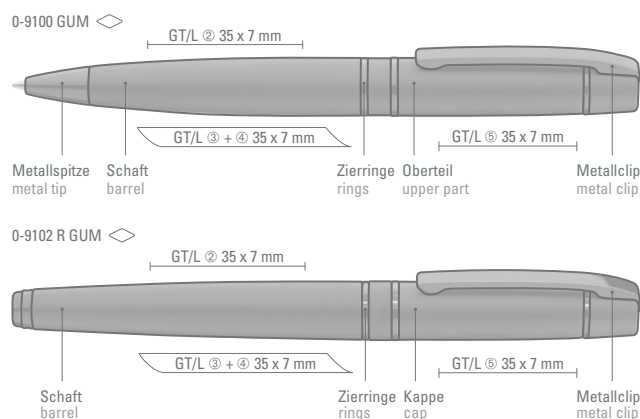

0-9100 GUM: Metall-Drehkugelschreiber mit Softtouch-Gehäuse, Softdrehmechanik und gefedertem Clip. Beschlagteile schwarz glänzend lackiert.

0-9102 R GUM: Metall-Rollerball mit Softtouch-Gehäuse, gefedertem Clip und rutschfester Gummigriffzone. Beschlagteile schwarz glänzend lackiert.

Preis/Stück 0-9100 GUM 5,71 €
Preis/Stück 0-9102 R GUM 7,14 €
Mindestbestellmenge 100 Stück
Werbeschlüssel Schaft GT/L, Kappe GT/L

0-9100 GUM: Metal twist ballpoint pen with softtouch body, smooth turning mechanics, spring-mounted clip and shiny black fittings.

0-9102 R GUM: Metal rollerball with softtouch body, spring-mounted clip, no-slip rubberized grip and shiny black fittings.

Price/piece 0-9100 GUM 5.71 €
Price/piece 0-9102 R GUM 7.14 €
Minimum quantity 100 pieces
Advertising code barrel GT/L, cap GT/L