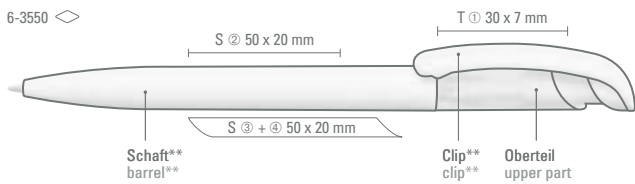

* **06-7527 BIO-MIX:** Drücker und Spitze sind aus Bio-Material gefertigt. Der Werkstoff Celluloseacetat entspricht der DIN EN 13432:2000-12 und wird aus europäischen Weichhölzern gewonnen.

* **06-7527 BIO-MIX:** Pushbutton and tip are made of bio material. This material – cellulose acetate – complies with DIN EN 13432:2000-12 and is derived from European softwoods.

** Die Herstellung der Clips und der Schäfte ist aufgrund des besonderen Materials produktions-technischen Schwankungen unterlegen. Leichte Unterschiede in der Farbe und der Oberfläche (Schlierenbildung) sind möglich.

** The production of the clips and barrels is subject to fluctuations due to the special material. Slight differences in color and surface (smear formation) are possible.