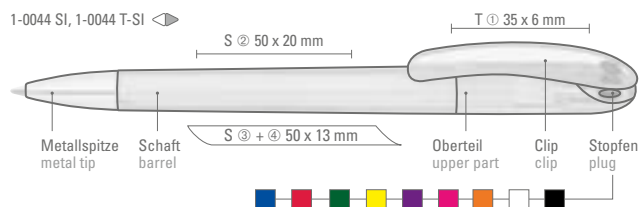

umaBlackForest Pens

1-0044 SI: Drehkugelschreiber mit gedeckt glänzendem Gehäuse in schwarz oder weiß und farbigem Stopfen im Oberteil. Mit schwerer Metallspitze glanzverchromt.

1-0044 T-SI: Drehkugelschreiber mit transparent glänzendem Gehäuse und farbigem Stopfen im Oberteil. Mit schwerer Metallspitze glanzverchromt.

Preis/Stück 1-0044 SI 0,89 €
Preis/Stück 1-0044 T-SI 0,89 €
Mindestbestellmenge 1.000 Stück
Werbeschlüssel Schaft S ○, Clip T

1-0044 SI: Twist ballpoint pen with shiny glänzendem Gehäuse in schwarz oder weiß und farbigem Stopfen im Oberteil. Heavy metal tip chrome plated.

1-0044 T-SI: Twist ballpoint pen with shiny transparent glänzendem Gehäuse und farbigem Stopfen im Oberteil. Heavy metal tip chrome plated.

Price/piece 1-0044 SI 0,89 €
Price/piece 1-0044 T-SI 0,89 €
Minimum quantity 1,000 pieces
Advertising code barrel S ○, clip T