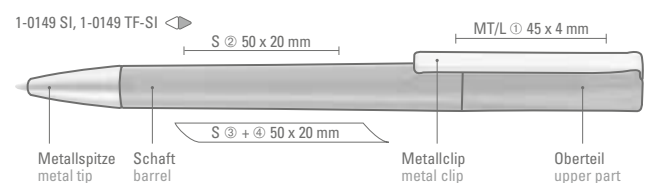

1-0149 SI (●● 8-0855)

01-0002

01-0001

●● 8-0855

1-0149 TF-SI (●● 8-0856)

01-2747

01-0199

01-0336

01-0425

01-WG01

01-0116

01-0268

01-0227

01-0151

●● 8-0856

1-0149 SI: Drehkugelschreiber mit mattedecktem Gehäuse, schwerer Metallspitze und Metallclip matt verchromt.

1-0149 TF-SI: Drehkugelschreiber mit transparent gefrostetem Gehäuse, schwerer Metallspitze und Metallclip matt verchromt.

Preis/Stück 1-0149 SI	0,93 €
Preis/Stück 1-0149 TF-SI	0,93 €
Mindestbestellmenge	1.000 Stück
Werbeschlüssel	Schaft S ○, Clip MT/L

1-0149 SI: Twist ballpoint pen with matt opaque body, heavy metal tip and metal clip matt chrome plated.

1-0149 TF-SI: Twist ballpoint pen with transparent frosted body, heavy metal tip and metal clip matt chrome plated.

Price/piece 1-0149 SI	0.93 €
Price/piece 1-0149 TF-SI	0.93 €
Minimum quantity	1,000 pieces
Advertising code	barrel S ○, clip MT/L

umaBlackForest
Pens