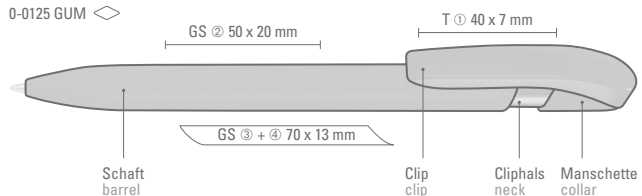

0-0125 M-SI GUM: Druckkugelschreiber mit gummiertem Gehäuse, flexiblem Metallclip und schwerer Metallspitze glanzverchromt.

0-0125 M-SI GUM: Retractable ballpoint pen with soft touch body, flexible metal clip and heavy metal tip chrome plated.

0-0125 GUM ◊