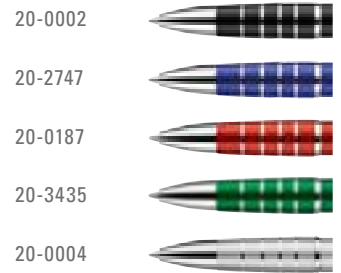

● 8-0883

0-9480 L (● 8-0883)