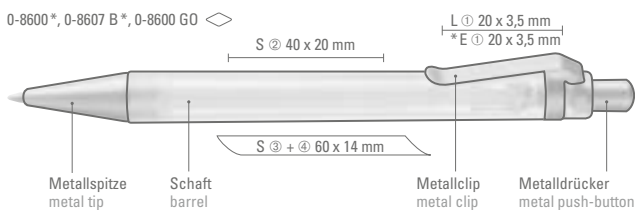

Preis/Stück 0-8600	0,56 €
Preis/Stück 0-8607 B	1,01 €
Mindestbestellmenge	1.000 Stück
Werbeschlüssel	Schaft S, Clip L/E
Preis/Stück 0-8600 GO	0,79 €
Mindestbestellmenge	1.000 Stück
Werbeschlüssel	Schaft S, Clip L

Price/piece 0-8600	0.56 €
Price/piece 0-8607 B	1.01 €
Minimum quantity	1,000 pieces
Advertising code	barrel S, clip L/E
Price/piece 0-8600 GO	0.79 €
Minimum quantity	1,000 pieces
Advertising code	barrel S, clip L