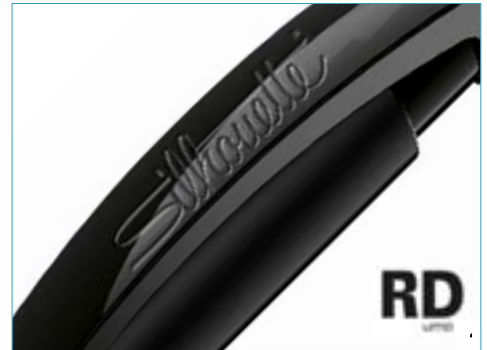

uma relief print (RD)

Feel your advertising message. With the relief print any logo becomes tangible. Additional to normal pad, silk or digital printing the logo will be covered by a clear UV lacquer. The additional lacquer gives the logo a visual 3D effect and a special glance.