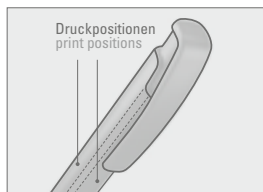

0-0151 M-SI: Retractable ballpoint pen with geometric changes in the barrel, metal clip and metal tip chrome plated.

Price/piece 0-0151	0.56 €
Minimum quantity	1,000 pieces
Advertising code	barrel T, clip T
Price/piece 0-0151 M-SI	0.78 €
Minimum quantity	1,000 pieces
Advertising code	barrel T, clip MT/L

LINEO

Einzigartiger Vierkantschaft, welcher sich im Griffbereich in eine angenehm greifende, runde Schaftform verwandelt.

Unique four-edged barrel, which transforms into a pleasant round barrel shape in the grip area.