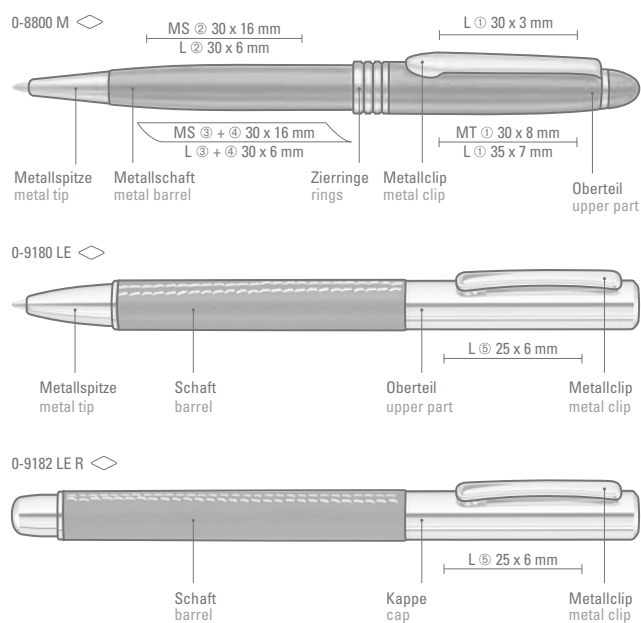

0-8800 M (● 8-0883)

53-0002

● 8-0883

0-9180 LE (● 8-0888)

55-0002

● 8-0888

0-9182 LE R (● 8-0806)

55-0002

● 8-0806

0-8800 M: Metall-Drehkugelschreiber mit schwarz glänzend lackiertem Gehäuse. Clip, Zierringe und Spitze aus vergoldetem Metall.

0-9180 LE: Metall-Drehkugelschreiber mit Lederschaft mit weißen Ziernähten. Oberteil und Beschläge glanzverchromt.

0-9182 LE R: Metall-Rollerball mit Lederschaft mit weißen Ziernähten. Oberteil und Beschläge glanzverchromt.

Preis/Stück 0-8800 M	3,22 €
Mindestbestellmenge	300 Stück
Werbeschlüssel	Schaft MS/L, Clip L, Kappe MT/L

Preis/Stück 0-9180 LE	5,07 €
Preis/Stück 0-9182 LE R	6,50 €
Mindestbestellmenge	100 Stück
Werbeschlüssel	Kappe L

0-8800 M: Metal twist ballpoint pen with glossy black lacquered body. Clip, bands and tip made from gold-plated metal.

0-9180 LE: Twist metal ballpoint pen with leather barrel and white decorative stitchings. Upper part and fittings chrome plated.

0-9182 LE R: Metal rollerball and leather barrel with white decorative stitchings. Upper part and fittings chrome plated.

Price/piece 0-8800 M	3.22 €
Minimum quantity	300 pieces
Advertising code	barrel MS/L, clip L, cap MT/L

Price/piece 0-9180 LE	5.07 €
Price/piece 0-9182 LE R	6.50 €
Minimum quantity	100 pieces
Advertising code	cap L