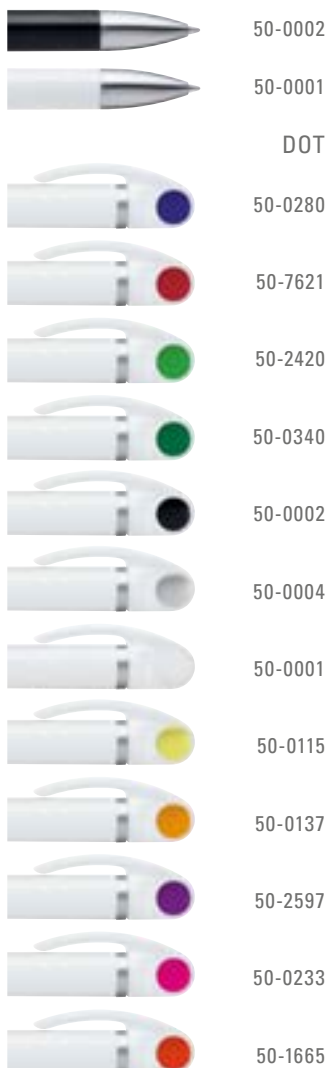

0-0015 (● 8-0855)
0-0015 D (● 8-0855)