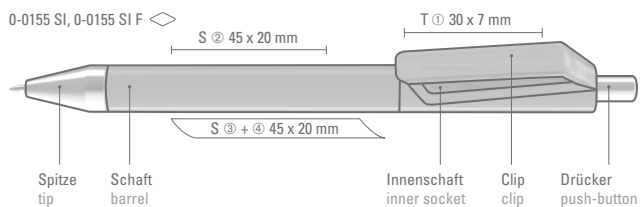

0-0155 SI: Druckkugelschreiber mit weiß gedeckt glänzendem Gehäuse und farbig transparent glänzendem Innenschaft bzw. uni weiß oder schwarz. Spitze und Drücker in silber glänzend.

0-0155 SI F: Druckkugelschreiber mit gedeckt glänzendem Gehäuse, farbig transparent glänzendem Innenschaft und Clip. Spitze und Drücker in silber glänzend.

Preis/Stück 0-0155 SI 0,42 €
Preis/Stück 0-0155 SI F 0,42 €
Mindestbestellmenge 1.000 Stück
Werbeschlüssel Schaft S, Clip T

0-0155 SI: Retractable ballpoint pen with white shiny solid body and colored transparent shiny inner socket or in solid black or white. Tip and push-button in shiny silver.

0-0155 SI F: Retractable ballpoint pen with shiny solid body, transparent shiny inner socket and clip. Tip and push-button in shiny silver.

Price/piece 0-0155 SI 0.42 €
Price/piece 0-0155 SI F 0.42 €
Minimum quantity 1,000 pieces
Advertising code barrel S, clip T