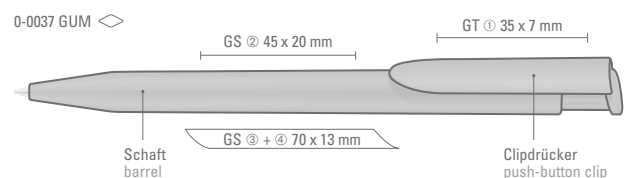

0-0037: Druckkugelschreiber mit matt ge-
decktem Gehäuse

0-0037 GUM: Druckkugelschreiber mit
gummiertem Gehäuse und gummiertem
Clipdrücker.

Preis/Stück 0-0037	0,18 €
Mindestbestellmenge	1.000 Stück
Werbeschlüssel	Schaft S ○, Clip T
Preis/Stück 0-0037 GUM	0,32 €
Mindestbestellmenge	1.000 Stück
Werbeschlüssel	Schaft GS, Clip GT

0-0037: Retractable ballpoint pen with matt
solid colored body.

0-0037 GUM: Retractable ballpoint pen
with soft touch body and soft touch clip.

Price/piece 0-0037	0.18 €
Minimum quantity	1,000 pieces
Advertising code	barrel S ○, clip T
Price/piece 0-0037 GUM	0.32 €
Minimum quantity	1,000 pieces
Advertising code	barrel GS, clip GT