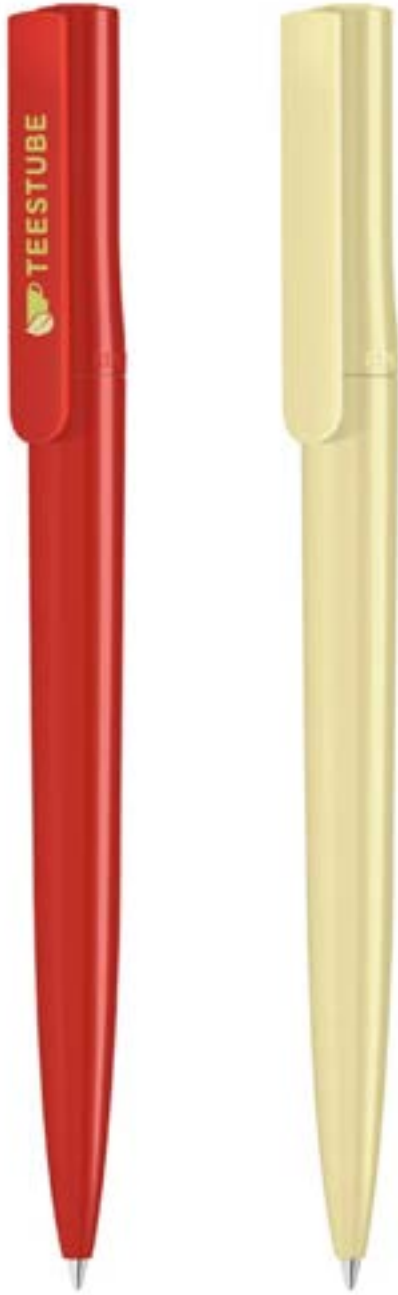

RECYCLED PET PEN switch
0-2240

RECYCLED PET PEN switch K transparent
0-2240 KT

Farb-Code/Minen
Color code/Refills

RECYCLED PET PEN switch

RECYCLED PET PEN switch, RECYCLED PET PEN switch K transparent