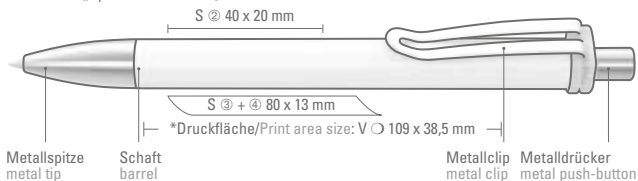

0-0136 SI ◀, 0-0136 SI VIS* ▶