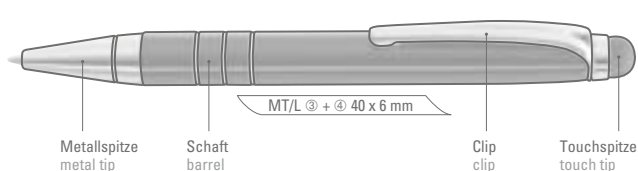

0-2608 S-TO ◊