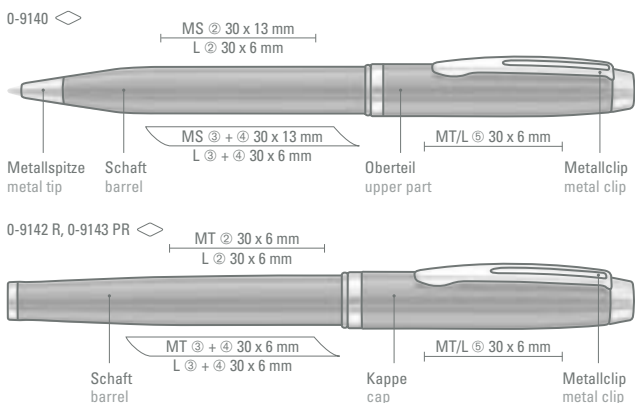

Patronen-Roller-System/uma cartridge roller system