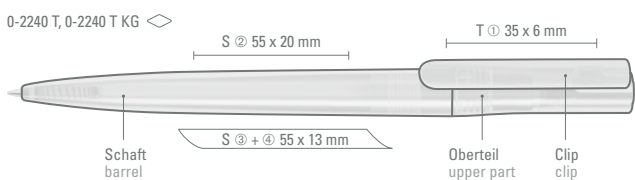

0-2240 T ● 8-0866	
	57-0286
	57-0185
	57-0355
	57-0440
	57-0291
	57-0107
	57-0260
	57-0226
	57-0151
	57-3295
0-2240 T KG ● 8-0866	
	57-0298
	57-0662
	57-0200
	57-7492
	57-0361
	57-0340
	57-0002
	57-7527
	57-0001
	57-0012
	57-0270
	57-2607
	57-0233
	57-0021
	57-7710
	57-7500
	● 8-0866

0-2240 T: Drehkugelschreiber aus recyceltem rPET-Material in transparent glänzenden Gehäusefarben.

0-2240 T KG: Drehkugelschreiber aus recyceltem rPET-Material in transparent glänzenden Gehäusefarben mit gedeckt glänzendem Clip.

Preis/Stück 0-2240 T, 0-2240 T KG 0,51 €
Mindestbestellmenge 1.000 Stück
Werbeschlüssel Schaft S, Clip T

0-2240 T: Twist ballpoint pen made from recycled rPET in transparent shiny colors.

0-2240 T KG: Twist ballpoint pen made from recycled rPET in transparent shiny housing colors with solid shiny clip.

Price/piece 0-2240 T, 0-2240 T KG 0.51 €
Minimum quantity 1,000 pieces
Advertising code barrel S, clip T