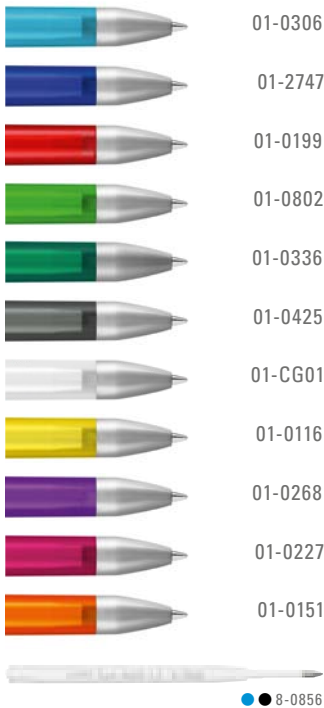

Price/piece 1-0142 SI	0.88 €
Price/piece 1-0142 KTF SI	0.88 €
Minimum quantity	1,000 pieces
Advertising code	barrel S ○, clip T

umaBlackForest  
*Pens*

1-0142 SI, 1-0142 KTF SI ◀

1-0142 TF-SI (●● 8-0856)  
1-0142 TF KG SI (●● 8-0856)