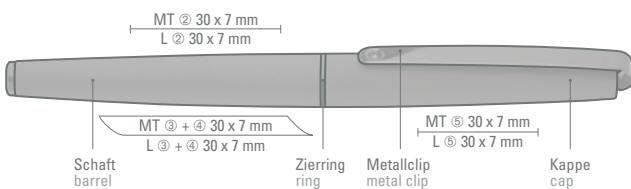

Etui Empfehlung/Case suggestion

ETUI 0-0944
Zweiteiliges Pappetui mit abnehmbarem Deckel und W-Einlage – siehe Seite 283.
Two-piece cardboard case with removable lid and W-inlay – see on page 283.

0-8370: Metall-Drehkugelschreiber mit Softdrehmechanik, glänzendem Gehäuse, langem, flexiblem Metallclip, Zierring und Spitze glanzverchromt.

0-8372 R: Metall-Rollerball mit glänzendem Gehäuse, langem, flexiblem Metallclip, Zierring und Stopfen glanzverchromt. Griffzone gerillt in glanzchrom.

0-8370 M: Metall-Drehkugelschreiber mit Softdrehmechanik, matt lackiertem Gehäuse, langem, flexiblem Metallclip, Zierring und Spitze schwarz glänzend.

0-8372 MR: Metall-Rollerball mit matt lackiertem Gehäuse, langem flexiblem Metallclip, Zierring und Stopfen schwarz glänzend. Griffzone gerillt in schwarz glänzend.

0-8370: Metal twist ballpoint pen with soft twist mechanism, shiny housing, long, flexible metal clip, ring and tip chrome plated.

0-8372 R: Metal rollerball with shiny housing, long, flexible metal clip, ring and plug chrome plated. Ribbed gripping zone in shiny black.

0-8370 M: Metal twist ballpoint pen with soft twist mechanism, matt lacquered housing, long, flexible metal clip, ring and tip shiny black.

0-8372 MR: Metal rollerball with matt lacquered housing, long, flexible metal clip, ring and plug shiny black. Ribbed gripping zone in shiny black.

Preis/Stück 0-8370	2,14 €	Price/piece 0-8370	2.14 €
Preis/Stück 0-8372 R	2,85 €	Price/piece 0-8372 R	2.85 €
Preis/Stück 0-8370 M	2,28 €	Price/piece 0-8370 M	2.28 €
Preis/Stück 0-8372 MR	2,99 €	Price/piece 0-8372 MR	2.99 €
Mindestbestellmenge	300 Stück	Minimum quantity	300 pieces
Werbeschlüssel	Schaft MT/L, Kappe MT/L	Advertising code	barrel MT/L, cap MT/L