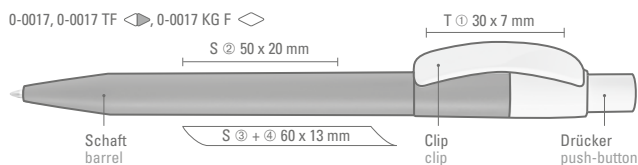

POST-CONSUMER
RECYCLED PLASTIC

Recycelte Variante
PIXEL RECY
Seite/page 255

Antibakterielle
Variante
PIXEL F GREEN
Seite/page 244

Ab 2.000 Stück können die Modelle farblich kombiniert werden.

0-0017: Druckkugelschreiber mit Bogenclip in gedeckten Farben.

0-0017 TF: Druckkugelschreiber mit transparent gefrostetem Schaft, Bogenclip und Drücker glänzend transparent

0-0017 KG F: Druckkugelschreiber mit farbig mattem Schaft, Bogenclip und Drücker in glänzend weiß.

Preis/Stück 0-0017	0,35 €
Preis/Stück 0-0017 TF	0,35 €
Preis/Stück 0-0017 KG F	0,35 €
Mindestbestellmenge	1.000 Stück
Werbeschlüssel	Schaft S ○, Clip T

You may choose any color combination for orders over 2.000 units.

0-0017: Retractable ballpoint pen with curved clip in solid colors.

0-0017 TF: Retractable ballpoint pen with transparent frosted barrel, curved clip and push-button glossy transparent.

0-0017 KG F: Retractable ballpoint pen with matt solid colored body, curved clip and push-button shiny white.

Price/piece 0-0017	0.35 €
Price/piece 0-0017 TF	0.35 €
Price/piece 0-0017 KG F	0.35 €
Minimum quantity	1,000 pieces
Advertising code	barrel S ○, clip T