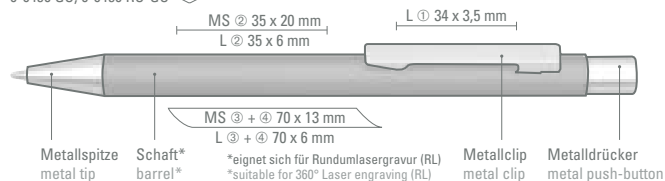

STRAIGHT

STRAIGHT GO, STRAIGHT RO GO, STRAIGHT RO GO GUM

0-9450 GO, 0-9450 RO-GO