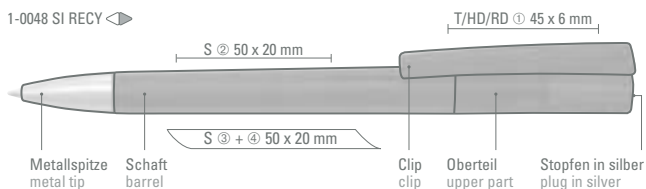

ULTIMATE

ULTIMATE SI RECY

1-0048 SI RECY ◀