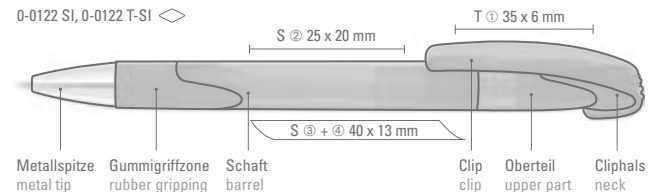

Farb-Code/Minen
Color code/Refills

0-0122 SI (● 8-0855)

50-0280

50-7621

50-0340

50-0011

50-0423

50-0001

● 8-0855

0-0122 T-SI (● 8-0856)

50-2925

50-0072

50-1795

50-2271

50-0356

50-0405

50-0003

50-0396

50-0130

50-2077

50-0214

50-1585

50-0326

50-0483

● 8-0856

0-0122 SI: Druckkugelschreiber mit gedeckt glänzendem Gehäuse, schwerer glänzender Metallspitze, geschwungenem Clipdrücker und Gummigriffzone.

0-0122 T-SI: Druckkugelschreiber mit transparent glänzendem Gehäuse, schwerer glänzender Metallspitze, geschwungenem Clipdrücker und Gummigriffzone.

Preis/Stück 0-0122 SI 0,62 €

Preis/Stück 0-0122 T-SI 0,62 €

Mindestbestellmenge 1.000 Stück

Werbeschlüssel Schaft S, Clip T

0-0122 SI: Retractable ballpoint pen with shiny solid body, heavy shiny metal tip, curved clip push-button and rubberized grip zone.

0-0122 T-SI: Retractable ballpoint pen with shiny transparent body, heavy shiny metal tip, curved clip push-button and rubberized grip zone.

Price/piece 0-0122 SI 0.62 €

Price/piece 0-0122 T-SI 0.62 €

Minimum quantity 1,000 pieces

Advertising code barrel S, clip T

0-0122 SI, 0-0122 T-SI ◊