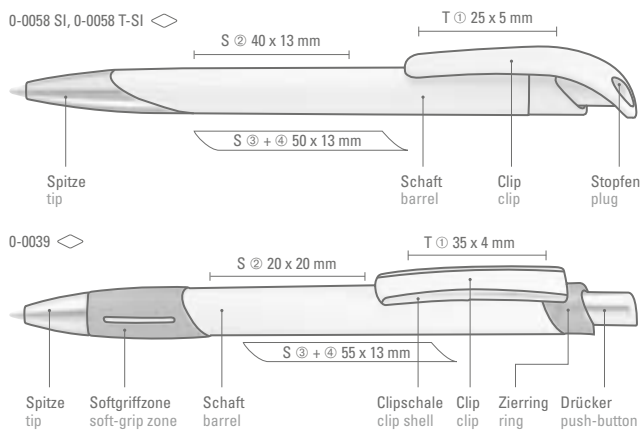

Farb-Code/Minen
Color code/Refills

SPLASH SI
0-0058 SI

SPLASH transparent SI
0-0058 T-SI

STRIPE
0-0039

0-0058 SI: Druckkugelschreiber mit glänzend gedecktem Gehäuse, silber glänzender Spitze und Clipstopfen.

0-0058 T-SI: Druckkugelschreiber mit glänzend transparentem Gehäuse, silber glänzender Spitze und Clipstopfen.

0-0039: Druckkugelschreiber in weiß mit uni transparent gefrosteter oder gedeckt schwarzer Softgriffzone, Zierring und Clipschale.

0-0058 SI: Ballpoint pen with shiny solid-colored body, shiny silver tip and clip plug.

0-0058 T-SI: Ballpoint pen with shiny transparent body, shiny silver tip and clip plug.

0-0039: Retractable ballpoint pen in white with transparent frosted or opaque black soft-grip zone, fitting and clip shell.

Preis/Stück 0-0058 SI 0,41 €
Preis/Stück 0-0058 T-SI 0,41 €
Preis/Stück 0-0039 0,32 €
Mindestbestellmenge 1.000 Stück
Werbeschlüssel Schaft S, Clip T

Price/piece 0-0058 SI 0.41 €
Price/piece 0-0058 T-SI 0.41 €
Price/piece 0-0039 0.32 €
Minimum quantity 1,000 pieces
Advertising code barrel S, clip T