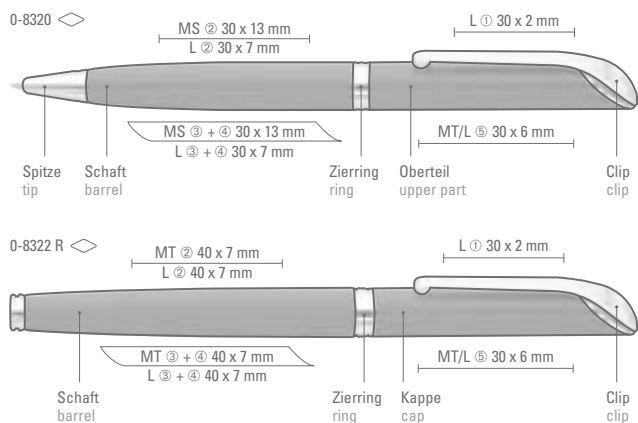

0-8320: Metall-Drehkugelschreiber mit matter Oberfläche. Spitze, Clip und Zierring glanzverchromt.

0-8322 R: Metall-Rollerball mit matter Oberfläche. Spitze, Clip und Zierring glanzverchromt.

Preis/Stück 0-8320 2,16 €
Mindestbestellmenge 300 Stück
Werbeschlüssel Schaft MS/L, Clip L, Kappe MT/L

Preis/Stück 0-8322 R 2,88 €
Mindestbestellmenge 300 Stück
Werbeschlüssel Schaft MT/L, Clip L, Kappe MT/L

0-8320: Metal twist ballpoint pen with matt surface. Glossy chrome tip, clip and fittings.

0-8322 R: Metal rollerball with matt surface. Glossy chrome tip, clip and fittings.

Price/piece 0-8320 2.16 €
Minimum quantity 300 pieces
Advertising code barrel MS/L, clip L, cap MT/L

Price/piece 0-8322 R 2.88 €
Minimum quantity 300 pieces
Advertising code barrel MT/L, clip L, cap MT/L