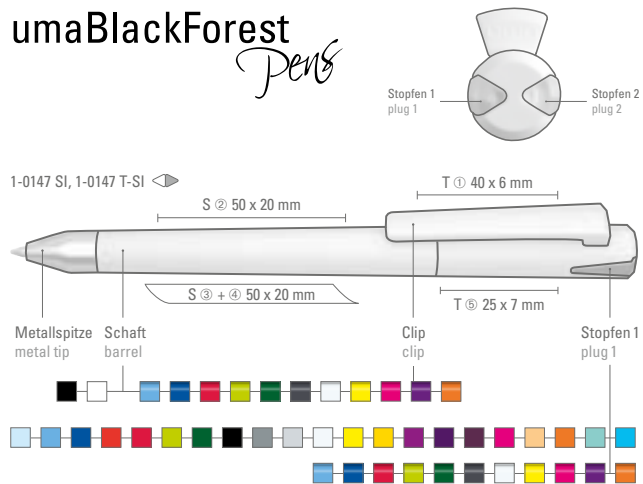

umaBlackForest Pens

1-0147 SI: Drehkugelschreiber mit gedeckt glänzendem Gehäuse, Oberteil mit zwei farbigen Stopfen in gedeckt oder transparent, schwerer Metallspitze glanzverchromt.

1-0147 T-SI: Drehkugelschreiber mit transparent glänzendem Gehäuse, Oberteil mit zwei farbigen Stopfen in gedeckt oder transparent glänzend, schwerer Metallspitze glanzverchromt.

Preis/Stück 1-0147 SI 0,92 €
Preis/Stück 1-0147 T-SI 0,92 €
Mindestbestellmenge 1.000 Stück
Werbeschlüssel Schaft S ○, Clip T, Kappe T

1-0147 SI: Twist ballpoint pen with solid shiny body, upper part with two colored plugs in solid or transparent, heavy metal tip chrome plated.

1-0147 T-SI: Twist ballpoint pen with transparent shiny body, upper part with two colored plugs in solid or transparent shiny, heavy metal tip chrome plated.

Price/piece 1-0147 SI 0.92 €
Price/piece 1-0147 T-SI 0.92 €
Minimum quantity 1,000 pieces
Advertising code barrel S ○, clip T, cap T